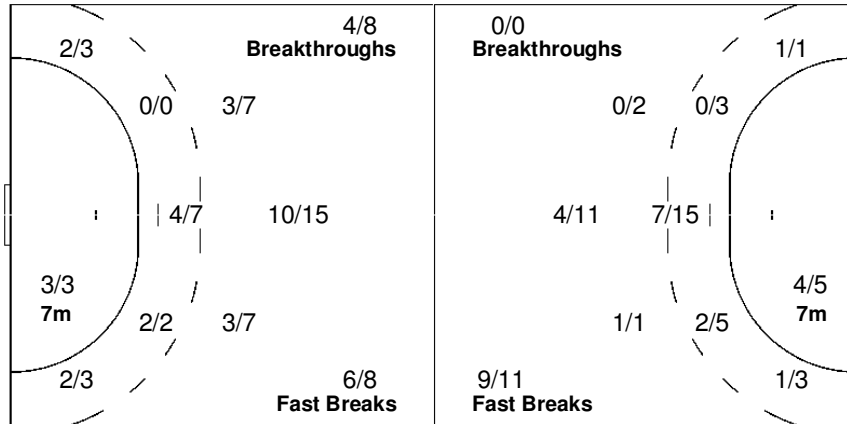

Team

Offence

Defence

Goalkeepers

Goals / Shots

2/4	2/2	5/7
1/1	0/4	4/5
11/12	5/7	9/10

7-Missed 3-Post

Saves / Shots