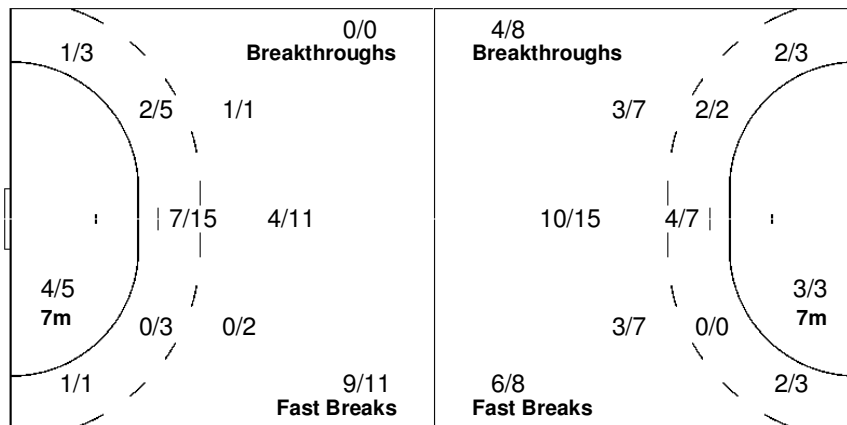

Bucharest

WOMEN'S OLYMPIC QUALIFICATION

SUN 30 MAR 2008
15:00

Qualification - Tournament II

Match No: 5
Spectators: 1.000

Match Team Statistics

JPN 29 - 39 HUN
(14 - 20) (15 - 19)

Referees: STANOJEVIC Z. (SRB) / VISEKRUNA S. (SRB)

JPN - Japan

Shots Distribution

Players

Goals / Shots

2 ARIHAMA Y.			3 KOMATSU M.			4 AOTO A.			5 HIRAI M.			8 SAKUGAWA H.			9 SAKAMOTO T.			10 FUJII S.		
	1/1	1/1		3/3	0/1				0/1	1/1						2/2		3/4		
		0/1									1/1				1/1	0/1		1/2	0/1	3/4
1/1	1/1	0/1		1/1	1/1				1/1	0/1	1/1					0/1	1/1	2/2		1/1
2-Missed 2-Post 3-Blocked									2-Blocked 1-Missed			1-Missed			1-Missed 1-Post 1-Blocked					

14 OMAE N.			15 TANIGUCHI H.			17 NAGANO K.			18 KAMIMACHI S.			20 UEGAKI A.		
		1/1	0/1											
					0/1			1/1						
									1-Blocked					

Team	Offence	Defence	Goalkeepers
Goals / Shots			Saves / Shots

3/5	7/7	1/2
2/4	0/2	5/7
4/4	3/5	4/6

5-Missed 3-Post 7-Blocked

2/4	0/2	2/7
0/1	4/4	1/5
1/12	2/7	1/10

1 KATSUDA S.

		1/2
	3/3	1/1
0/7	1/4	0/4

12 HIDA K.

2/4	0/2	1/5
0/1	1/1	0/4
1/5	1/3	1/6