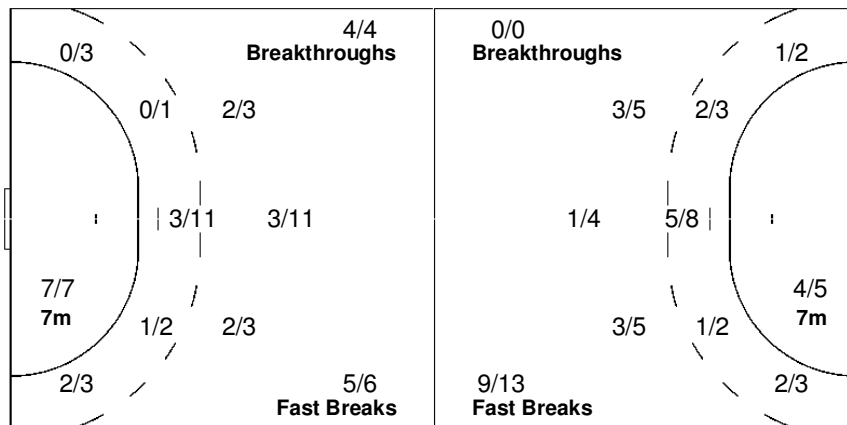

Bucharest

WOMEN'S OLYMPIC QUALIFICATION

SAT 29 MAR 2008
17:00

Qualification - Tournament II

Match No: 4
Spectators: 5.400

Match Team Statistics

ROU 31 - 29 HUN
(17 - 13) (14 - 16)

Referees: GJEDING M. (DEN) / HANSEN M. (DEN)

HUN - Hungary

Shots Distribution

Players

Goals / Shots

2 FERLING B.	3 VÉRTEN O.	7 SZUCSÁNSZKI Z.	8 BORBÁS R.	11 HORNYÁK A.	13 GÖRBICZ A.	14 KOVACSICZ M.
	0/1 1/1				0/2	
					1/2 1/1	0/1
	3/3 1/1	1/1	0/1	2/2 1/1	4/5 1/1 1/1	1/2
		1-Post			1-Missed 1-Blocked	

17 TÓTH T.	18 SZAMORÁNSKY P.	20 JUHÁSZ G.	21 LOVÁSZ Z.	23 SZÜCS G.
0/1 2/2	0/1		0/1	
1/1 0/1	0/1			
3/3 2/4				1/1
3-Missed 1-Post			1-Post	

Team

Offence

Defence

Goalkeepers

Goals / Shots

0/1	1/6	2/2
0/2	2/3	2/3
13/14	3/6	6/9

4-Missed 3-Post 1-Blocked

Saves / Shots

1/2	1/5	1/4
1/6	2/2	5/12
1/9	0/1	1/3

1 HERR O.

	0/2	1/1
0/2	1/1	4/8
1/3		1/1

16 PÁLINGER K.

1/2	1/3	0/3
1/4	1/1	1/4
0/6	0/1	0/2

Legend:

G/S Goals / Shots	% Efficiency	6m 6-metre Shots	7m 7-metre Shots	9m 9-metre Shots
S/S Saves / Shots	Wing Wing Shots	FB Fast Breaks	BT Breakthroughs	EX Exclusions
AS Assists	TF Technical Faults	ST Steals	BS Blocked Shots	TP Time Played
YC Yellow Cards	RC Red Cards	n/a not applicable	2Min 2 Minute Suspensions	
+ 2 Minute + 2 Minute Suspensions