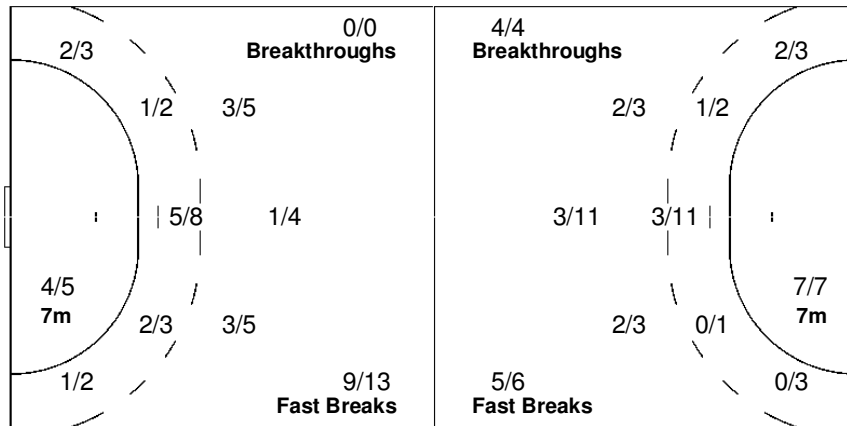

Team

Offence

Defence

Goalkeepers

Goals / Shots

1/2	4/5	3/4
5/6	0/2	7/12
8/9	1/1	2/3

2-Missed 3-Post 1-Blocked

Saves / Shots