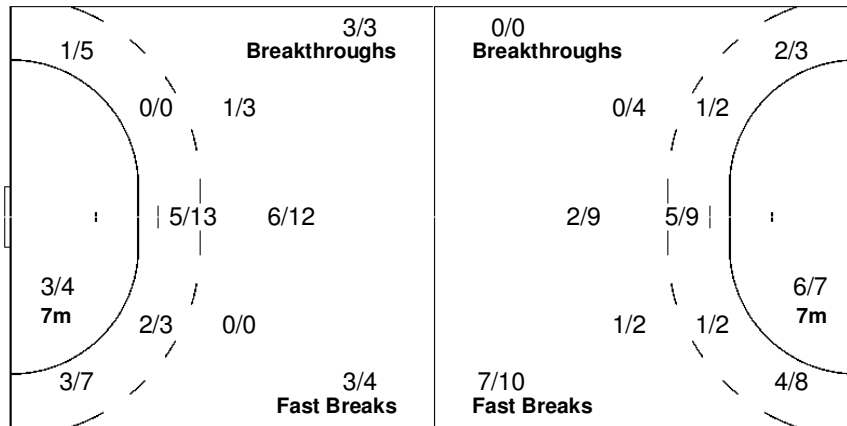

Bucharest

WOMEN'S OLYMPIC QUALIFICATION

SAT 29 MAR 2008
15:00

Qualification - Tournament II

Match No: 3
Spectators: 1.200

Match Team Statistics

JPN 29 - 27 POL
(14 - 8) (15 - 19)

Referees: STANOJEVIC Z. (SRB) / VISEKRUNA S. (SRB)

POL - Poland

Shots Distribution

Players

Goals / Shots

2 JACEK A.			3 MALCZEWSKA D.			4 ZALECZNA K.			5 NIEDZWIEDZ - CECOTKA I.			7 DAMIECKA E.			9 MAJEREK M.			11 POLENZ K.		
											3/3									2/2
									0/1	0/1	1/1									
	1/2	3/3	0/1	0/1							1/1				1/2		0/1	2/4		1/1
						1-Missed						2-Post								

14 KUDLACZ K.			15 DUDA I.			18 DURAN K.			26 ROGUCKA E.			88 PIELESZ K.		
	0/1	2/2				1/2								
0/1		0/1	0/1					0/1		0/1				1/1
1/1	2/2		1/2		2/3		1/1	1/1					0/1	
1-Missed 1-Post			1-Blocked			1-Missed 1-Post								

Team

Offence

Defence

Goalkeepers

Goals / Shots

1/2	0/1	7/7
0/3	0/2	2/4
5/10	4/7	8/10

3-Missed 4-Post 1-Blocked

Saves / Shots

1/6	2/9	0/2
4/7	2/4	7/9
0/5	5/6	0/2

16 CHEMICZ M.		
	0/1	
0/1		

22 SADOWSKA M.		
1/6	2/8	0/2
4/6	2/4	7/9
0/5	5/6	0/2

Legend:	% Efficiency	6m 6-metre Shots	7m 7-metre Shots	9m 9-metre Shots
G/S Goals / Shots	Wing Wing Shots	FB Fast Breaks	BT Breakthroughs	EX Exclusions
S/S Saves / Shots	TF Technical Faults	ST Steals	BS Blocked Shots	TP Time Played
AS Assists	RC Red Cards	n/a not applicable	2Min 2 Minute Suspensions	
YC Yellow Cards				
+ 2 Minute + 2 Minute Suspensions