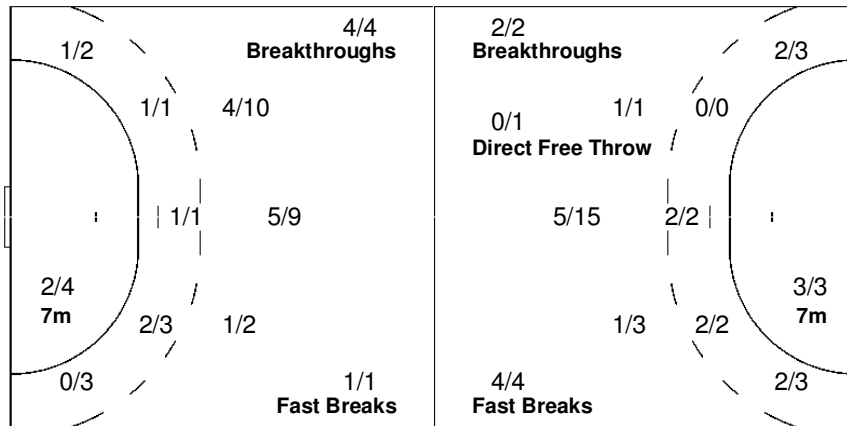

Goalkeepers

Goals / Shots

2/2	0/1	4/5
	0/1	0/2
6/9	2/4	8/10

4-Missed 2-Blocked

Saves / Shots

0/5	1/1	1/6
2/2	2/2	1/4
0/5	0/2	2/6

12 KRIZANAC A.		
	0/1	

16 JELCIC I.		
0/5	1/1	1/6
2/2	2/2	1/4
0/5	0/1	2/6