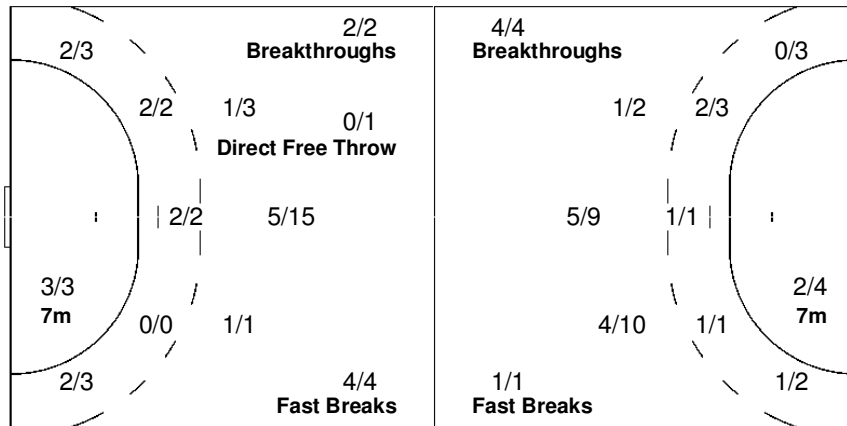

1-Missed 2-Post 1-Blocked 1-Post 1-Blocked

Team

Offence

Defence

Goalkeepers

Goals / Shots

5/5	0/1	5/6
0/2	0/2	3/4
5/5	2/2	4/6

1-Missed 3-Post 2-Blocked

Saves / Shots

0/2	1/1	1/5
	1/1	2/2
3/9	2/4	2/10

1 BRORSSON T.

2/3	1/1	0/2

16 GRUNDSTRÖM M.

0/2	1/1	1/5
	1/1	2/2
1/6	1/3	2/8

Leipzig

WOMEN'S OLYMPIC QUALIFICATIONSUN 30 MAR 2008
13:00