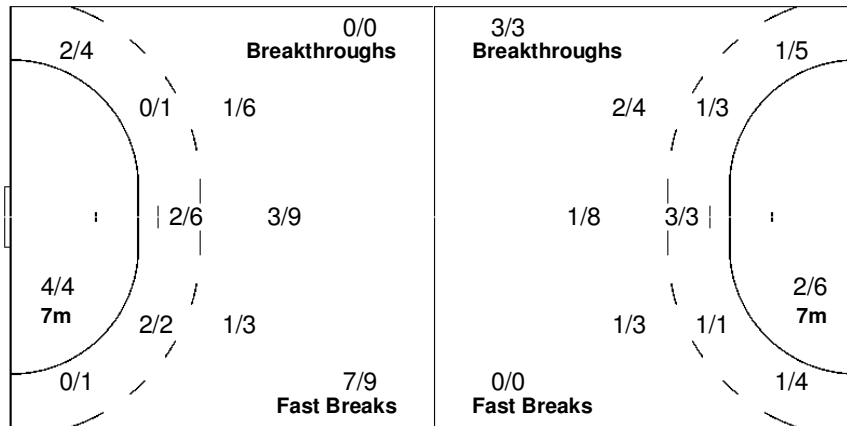

11 HERING M.	13 KRAUSE N.	18 BAUMBACH M.	19 MELBECK S.	20 ALTHAUS A.
	2/2	0/1	1/1	
		1/1		
	0/1		0/1	1/1
1/1	2/3	2/2	3/3	2/2
1-Post	2-Missed	1-Blocked	1-Missed	

Team

Offence

Defence

Goalkeepers

Goals / Shots

3/3	0/2	3/4
0/2		1/4
9/12	4/4	2/2

6-Missed 4-Post 2-Blocked

Saves / Shots

0/2	3/4	
1/2	2/2	1/1
1/7	3/4	3/8

1 ENGLERT S.

	1/1	
		1/1
0/1		1/1

16 WOLTERING C.

0/2	2/3	
1/2	2/2	
1/6	3/4	2/7