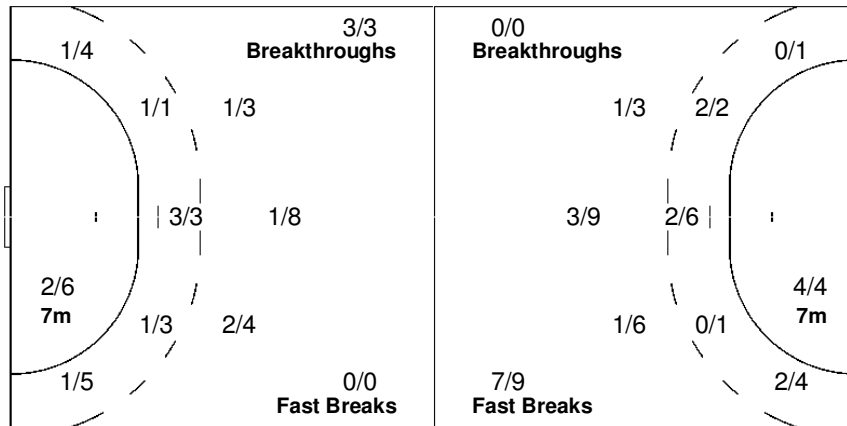

Team

Offence

Defence

Goalkeepers

Goals / Shots

2/2	1/4	
1/2	0/2	0/1
6/7	1/4	5/8

4-Missed 4-Post 2-Blocked

Saves / Shots

0/3	2/2	1/4
2/2		3/4
3/12	0/4	0/2

12 KRIZANAC A.

		0/1

16 JELCIC I.

0/3	2/2	1/3
2/2		3/4
3/12	0/4	0/2

Legend:

G/S Goals / Shots	% Efficiency	6m 6-metre Shots	7m 7-metre Shots	9m 9-metre Shots
S/S Saves / Shots	Wing Wing Shots	FB Fast Breaks	BT Breakthroughs	EX Exclusions
AS Assists	TF Technical Faults	ST Steals	BS Blocked Shots	TP Time Played
YC Yellow Cards	RC Red Cards	n/a not applicable	2Min 2 Minute Suspensions	
+ 2 Minute + 2 Minute Suspensions				