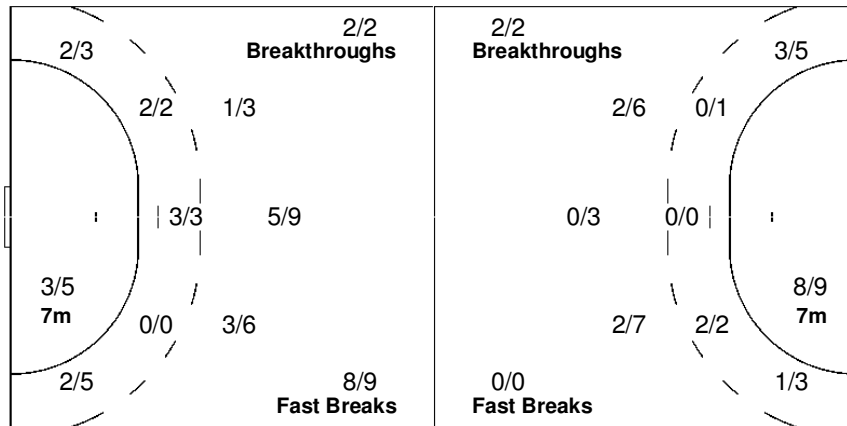

Leipzig

WOMEN'S OLYMPIC QUALIFICATION

SAT 29 MAR 2008
13:30

Qualification - Tournament I

Match No: 3
Spectators: 4.382

Match Team Statistics

SWE 31 - 20 CUB
(17 - 10) (14 - 10)

Referees: ELMOAMLI M. (EGY) / SHABAN ALI M. (EGY)

SWE - Sweden

Shots Distribution

Players

Goals / Shots

2 JOHANSSON F.			4 BOSON M.			5 HOLMGREN S.			6 HELGESSON T.			7 WIEL FREDÉN A.			8 KRANTZ T.			10 UTKOVIC T.		
1/1			1/1	1/1							1/1									
		1/1									1/1		0/1				1/1			
2/2			0/1	1/1		1/1				1/1							1/1	3/3		2/2
1-Post			1-Post			1-Missed			1-Post			2-Missed								
11 ENSTRÖM J.			13 WIBERG J.			14 ERIKSSON S.			17 TORSTENSON L.			19 AHLM J.								
								1/1	0/1	0/1	2/2	2/2								
									1/1			1/1								
									3/4			2/2		1/2						
1-Post			1-Post			2-Missed			1-Missed			1-Blocked								

Team

Offence

Defence

Goalkeepers

Goals / Shots

4/5	1/2	4/4
2/2	0/1	3/3
11/13	2/2	4/5

6-Missed 3-Post 1-Blocked

Saves / Shots

1/5	0/1	1/3
1/1	2/2	0/1
2/7	4/7	1/5

1 BRORSSON T.

0/1	0/1	0/2
0/1	0/1	

16 GRUNDSTRÖM M.

1/4		1/1
1/1	2/2	0/1
2/6	4/6	1/5