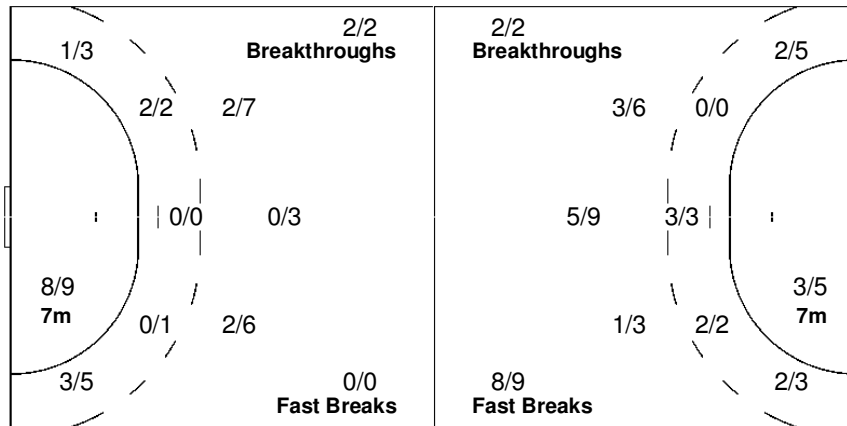

Saves / Shots

1/5	1/2	0/4
0/2	1/1	0/3
2/13	0/2	1/5

1 SARDIÑAS M.

1/1		0/2
		0/2
2/6		0/3

16 GUEVARA E.

0/4	1/2	0/2
0/2	1/1	0/1
0/7	0/2	1/2

Legend:

G/S Goals / Shots	% Efficiency	6m 6-metre Shots	7m 7-metre Shots	9m 9-metre Shots
S/S Saves / Shots	Wing Wing Shots	FB Fast Breaks	BT Breaktroughs	EX Exclusions
AS Assists	TF Technical Faults	ST Steals	BS Blocked Shots	TP Time Played
YC Yellow Cards	RC Red Cards	n/a not applicable	2Min 2 Minute Suspensions	
+ 2 Minute + 2 Minute Suspensions				