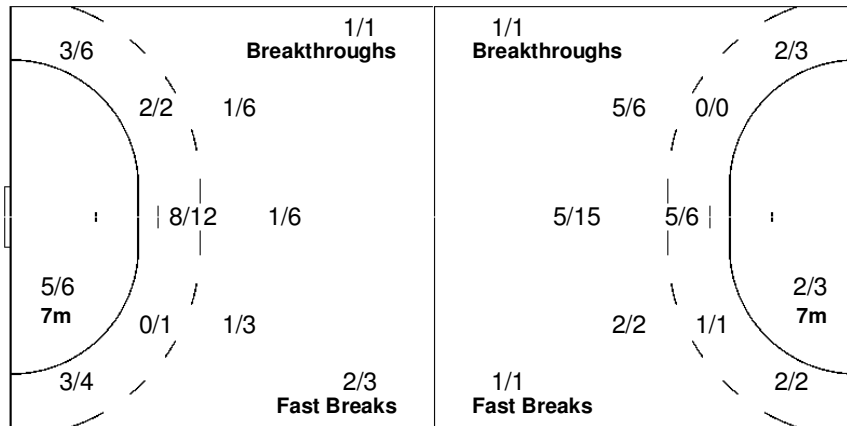

Leipzig

WOMEN'S OLYMPIC QUALIFICATION

FRI 28 MAR 2008
19:30

Qualification - Tournament I

Match No: 2
Spectators: 4.622

Match Team Statistics

GER 27 - 26 SWE
(15 - 13) (12 - 13)

Referees: DIN C. (ROU) / DINU S. (ROU)

GER - Germany

Shots Distribution

Players

Goals / Shots

2 HÄRDTER N.	3 STANGE U.	4 JURACK G.	5 RÖSLER A.	7 WÖRZ N.	8 MÜLLER A.	10 LOERPER A.
	1/1				1/1 0/1 1/1	
		0/1 0/1				
		5/7	1/3		1/1 1/1	
		1-Missed	1-Blocked			
11 HERING M.	13 KRAUSE N.	18 BAUMBACH M.	19 MELBECK S.	20 ALTHAUS A.		
			0/1 0/1 1/1	0/1		
			1/2			
	1/2	3/3 1/1 1/1	0/1 0/1			1/1
	1-Post	2-Missed 1-Post	1-Post			

Team

Offence

Defence

Goalkeepers

Goals / Shots

2/4	0/2	6/6
1/3	0/1	
10/13	2/3	6/11

3-Missed 3-Post 1-Blocked

Saves / Shots

3/9	2/2	0/5
		4/6
1/5	2/6	2/7

1 ENGLERT S.

2/5	2/2	0/3
		3/4
0/4	2/5	2/6

16 WOLTERING C.

1/4		0/2
		1/2
1/1	0/1	0/1