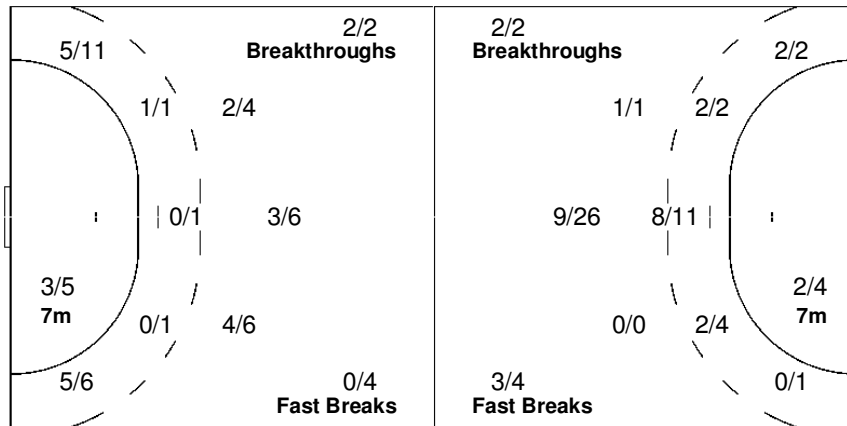

10 FERNÁNDEZ M.	11 MARTÍ Y.	13 VALDÉS I.	14 POUMIER M.	15 VALERA N.
		0/1		1/1
				1/1

Team

Offence

Defence

Goalkeepers

Goals / Shots

2/3	1/1	3/3
0/3	0/2	1/3
5/7	4/6	9/12

4-Missed 2-Post 1-Blocked