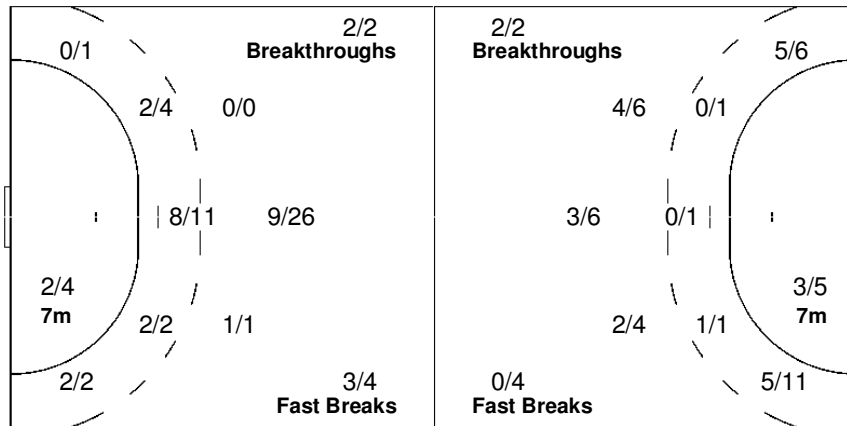

Leipzig

WOMEN'S OLYMPIC QUALIFICATION

FRI 28 MAR 2008
17:30

Qualification - Tournament I

Match No: 1
Spectators: 3.446

Match Team Statistics

CRO 31 - 25 CUB
(18 - 15) (13 - 10)

Referees: LICIS R. (LAT) / STOLAROV S. (LAT)

CRO - Croatia

Shots Distribution

Players

Goals / Shots

2 TATARI M.			5 GOLUBIC D.			7 STARCEK P.			8 GACE A.			10 PUSIC N.			11 PALCIC B.			13 HORVAT L.		
		1/1	1/1		1/1	1/1		1/1				0/1			2/2		3/3			
0/2														0/1	2/2			1/2		
1/1					1/1		1/1							1/1	1/1			0/2		
1-Missed 1-Post			1-Missed 1-Post 1-Blocked			1-Missed			1-Post			1-Post								
14 PASICNIK S.			15 PENEZIC A.			17 FRANIC K.			18 LOVRIC I.			19 ZEBIC M.								
0/1		1/2	1/2		3/4				1/1											
1/1	0/1	2/2	1/1						1/1				1/1	1/1						
2-Post 2-Blocked 2-Missed																				

Team

Offence

Defence

Goalkeepers

Goals / Shots

6/9		10/12
3/6		0/1
5/7	2/3	5/5

5-Missed 6-Post 3-Blocked

Saves / Shots

1/3	0/1	0/3
3/3	2/2	2/3
2/7	2/6	3/12

12 KRIZANAC A.		
		1/1

16 JELCIC I.		
1/3	0/1	0/3
3/3	2/2	2/3
2/7	2/6	2/11