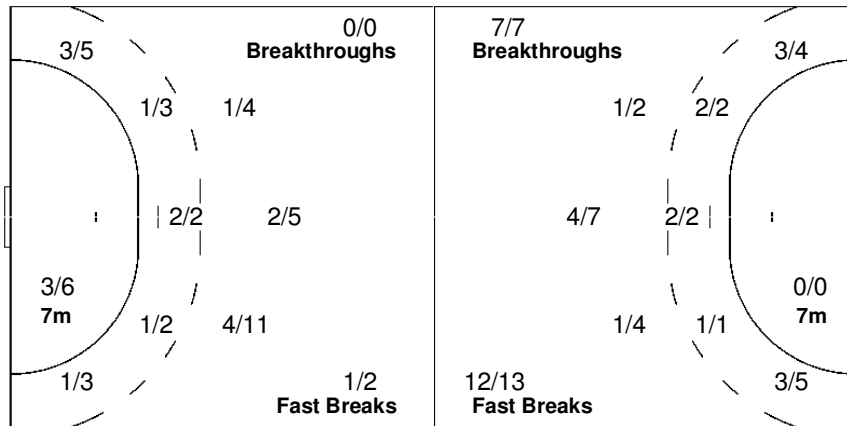

Team

Offence

Defence

Goalkeepers

Goals / Shots

0/2		1/2
2/4	0/1	1/2
7/12	0/2	8/10

2-Missed 5-Post 1-Blocked

Saves / Shots