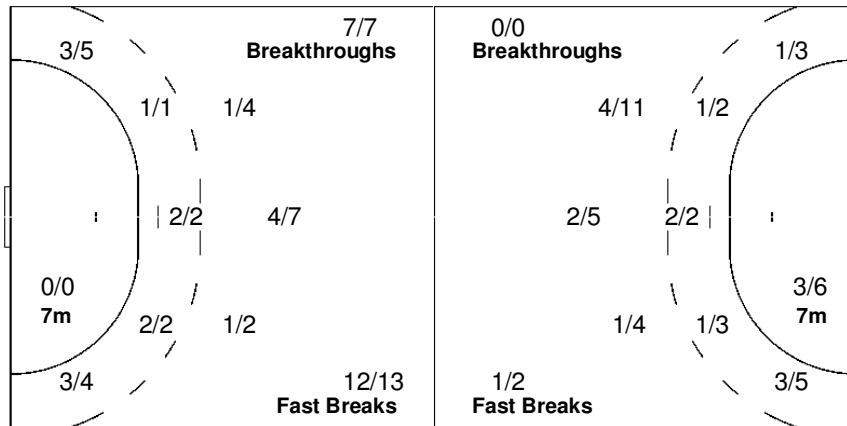

Team

Offence

Defence

Goalkeepers

Goals / Shots

Saves / Shots

4/6	3/4	4/4
1/1		
9/10	1/2	14/14

2-Missed 2-Post 2-Blocked

2/2		1/2
2/4	1/1	1/2
5/12	2/2	2/10

1 LEYNAUD A.

2/2		1/2
2/4	1/1	1/2
4/9	2/2	2/8

16 NICOLAS V.

1/3		0/2

Legend:

G/S Goals / Shots	% Efficiency	6m 6-metre Shots	7m 7-metre Shots	9m 9-metre Shots
S/S Saves / Shots	Wing Wing Shots	FB Fast Breaks	BT Breakthroughs	EX Exclusions
AS Assists	TF Technical Faults	ST Steals	BS Blocked Shots	TP Time Played
YC Yellow Cards	RC Red Cards	n/a not applicable	2Min 2 Minute Suspensions	
+ 2 Minute + 2 Minute Suspensions				