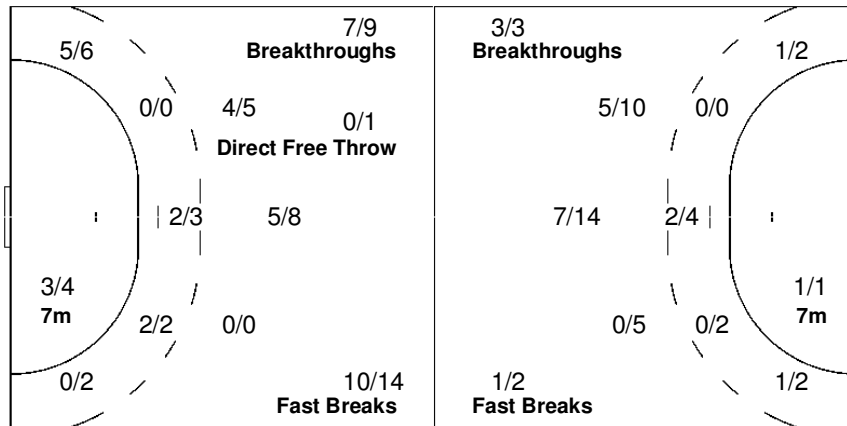

Team

Offence

Defence

Goalkeepers

Goals / Shots

5/5	6/8	5/6
4/4	1/1	1/3
5/5	3/6	8/10

2-Missed 3-Post 1-Blocked

Saves / Shots

	2/4	0/4
3/6	1/1	2/5
1/7	2/3	2/4

1 OH Y.

	2/3	0/4
3/6	1/1	2/5
1/6	2/3	2/4

16 LEE M.

	0/1	
0/1		

Legend:

G/S Goals / Shots	% Efficiency	6m 6-metre Shots	7m 7-metre Shots	9m 9-metre Shots
S/S Saves / Shots	Wing Wing Shots	FB Fast Breaks	BT Breaktroughs	EX Exclusions
AS Assists	TF Technical Faults	ST Steals	BS Blocked Shots	TP Time Played
YC Yellow Cards	RC Red Cards	n/a not applicable	2Min 2 Minute Suspensions	
+ 2 Minute + 2 Minute Suspensions				