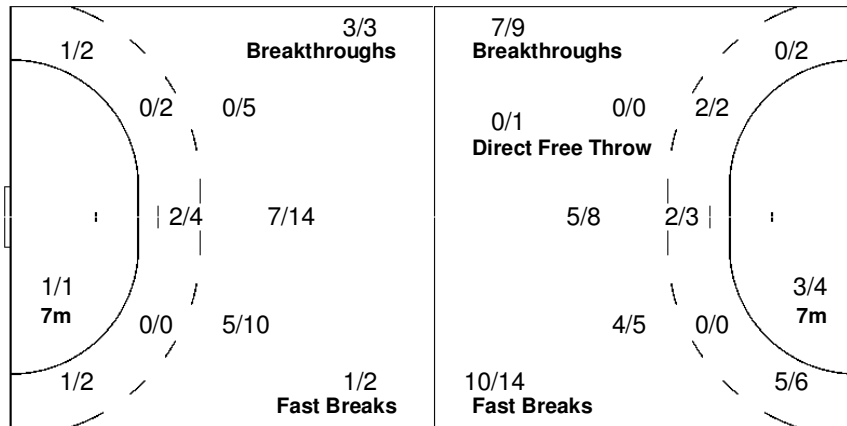

Team

Offence

Defence

Goalkeepers

Goals / Shots

	2/4	4/4
3/6	0/1	3/5
6/7	1/3	2/4

3-Missed 4-Post 4-Blocked

Saves / Shots