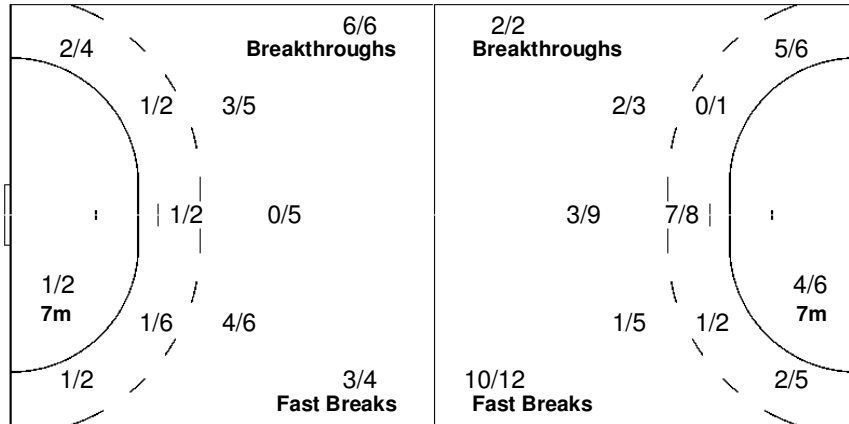

Team

Offence

Defence

Goalkeepers

Goals / Shots

Saves / Shots

5/7	4/7
1/2	1/2
4/6	3/5 5/5

7-Missed 2-Post 1-Blocked

2/6	1/5	1/4
3/6	2/4	1/2
1/8	1/6	2/10

1 YENDE V.

1/5	0/2	1/2
2/3	2/2	1/2
1/6	1/4	2/6

12 OKANATHA L.

1/1	1/3	0/2
1/3	0/2	
0/2	0/2	0/4

Legend:	% Efficiency	6m 6-metre Shots	7m 7-metre Shots	9m 9-metre Shots
G/S Goals / Shots	Wing Wing Shots	FB Fast Breaks	BT Breakthroughs	EX Exclusions
S/S Saves / Shots	TF Technical Faults	ST Steals	BS Blocked Shots	TP Time Played
AS Assists	RC Red Cards	n/a not applicable	2Min 2 Minute Suspensions	
YC Yellow Cards				
+ 2 Minute + 2 Minute Suspensions				