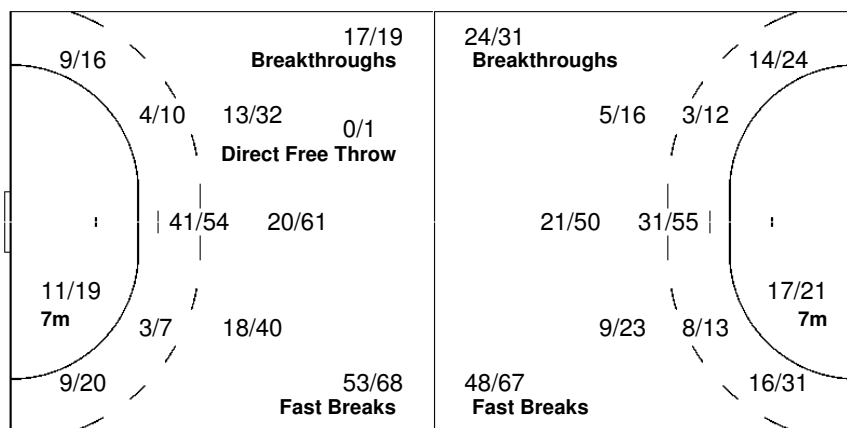

15 KABLOUTI C	17 NAGAZI S	18 HLAILI R	19 TRABELSI S	21 SEKRI O	22 DHAOUADI M
1/2		0/1		3/3	5/6
0/2				1/1	0/1
2/4	2/2	3/3	0/1	2/2	1/3
	1/1	2/2	3/5	1/1	14/16
	1/1	3/3			1/3
2-Missed 2-Post 3-Blocked		2-Missed	1-Blocked		8-Missed 6-Post 7-Blocked

Team

Offence

Defence

Goalkeepers

Goals / Shots

Saves / Shots

21/26	18/28	14/23
11/19	0/7	18/26
44/52	18/27	54/64

31-Missed 29-Post 14-Blocked

8/43	9/19	8/52
8/24	14/14	7/20
11/40	13/27	6/40

1 ARFAOUI S

7/20	6/8	4/21
4/9	5/5	6/16
6/22	8/15	2/22

12 BENHADJ R

0/3	1/1	
	0/1	

16 HOSNI N

1/23	3/11	4/31
4/12	8/8	1/4
5/18	5/11	4/18

Legend: