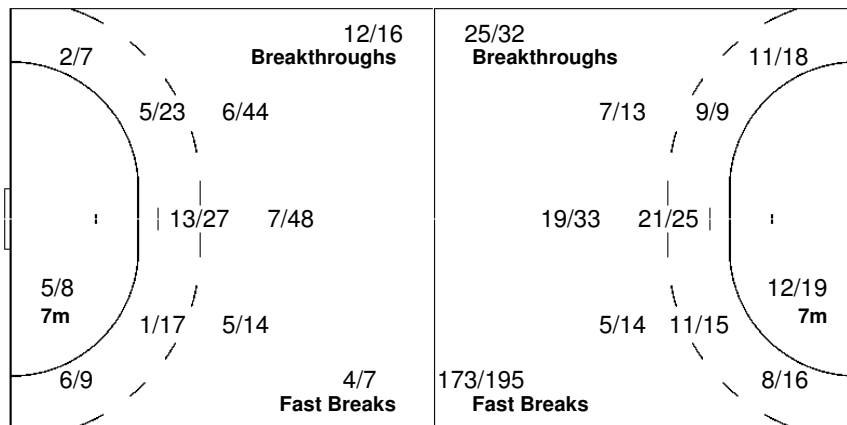

II Womens Youth World Championship 2008

Cumulative Statistics

QAT - Qatar AFTER 6 MATCHES

Shots Distribution

Players

Goals / Shots

2 AL-KHATER S			4 AL-KHULAIFI A			5 AL-BADER H			6 AL-MANSOORI M			7 ALSIYABI N			8 ABUSHAYA L			9 AL-KHATER B		
1/1			5/8	0/6	3/6		0/3	2/3												
1/1	0/1	2/2	7/14	0/9	5/12	1/1	0/3	0/2			0/1					0/1				
2/2	2/2	3/4	8/12	2/6	9/12	1/1	1/2	1/2				1/2		1/3						
1-Missed			2-Blocked			19-Missed6-Post			28-Blocked2-Missed2-Post			2-Blocked			1-Missed					
10 TURKI H			12 AL-KHATER A			13 AL-KHULAIFI F			15 SAEED E			16 HUSSAIN N			17 ALMUSLEMANI N					
1/1	0/1														0/1					
1/1	0/2																			
3/5	0/2	3/4															0/1			
3-Missed			2-Blocked			1-Blocked														

Team

Offence

Defence

Goalkeepers

Goals / Shots

7/11	0/10	5/9
10/17	0/16	7/17
15/22	5/12	17/26

26-Missed 18-Post 35-Blocked

Saves / Shots

2/46	3/10	1/42
10/57	2/3	4/47
7/70	4/13	3/49

21 ALSIYABI S

22 ESSE M

1/19	0/2	1/25
6/37	2/2	4/27
2/36	0/5	2/24

23 AL-KHATER H

1/27	3/8	0/17
4/20	0/1	0/20
5/34	4/8	1/25

Legend:

G/S Goals / Shots	% Efficiency	6m 6-metre Shots	7m 7-metre Shots	9m 9-metre Shots
S/S Saves / Shots	Wing Wing Shots	FB Fast Breaks	BT Breakthroughs	EX Exclusions
AS Assists	TF Technical Faults	ST Steals	BS Blocked Shots	TP Time Played
YC Yellow Cards	RC Red Cards	n/a not applicable	PL Placement	MP Matches Played
PR Preliminary Round	QF Quarterfinal	SF Semifinal	GM Gold Medal Match	BM Bronze Medal Match
2Min 2 Minute Suspensions	DSQ Disqualified