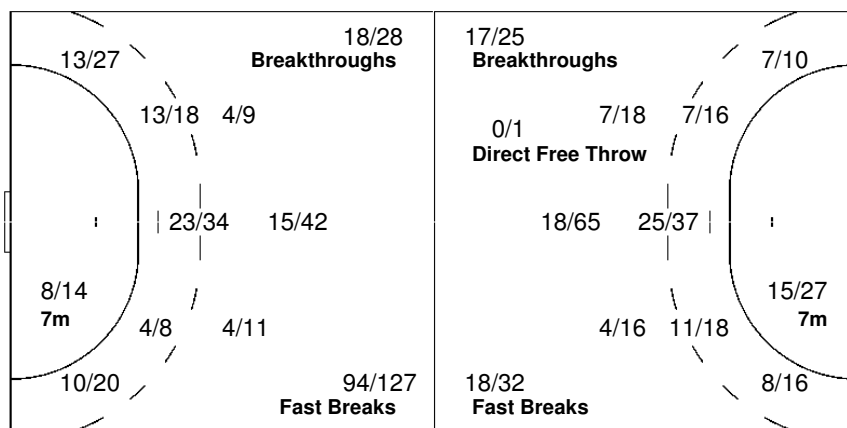

12 ROZEMALEN C			14 SNELDER D			16 KUIK I			17 SCHOP E			18 GRASHOF T			19 BONT D		
4/4			3/5		1/1	1/1	0/1	2/4	0/1			3/3		1/1	3/5	5/6	3/5
2/2		1/1			2/3	1/1		3/5	0/1		1/3						
2/2	2/4	1/1	3/3	2/2		2/2	0/1	1/1	1/1	2/2	5/5	2/4	0/1	3/3		1/1	4/4
3-Missed	1-Blocked		2-Post			2-Missed	5-Blocked	3-Missed	2-Post			1-Missed			1-Missed	1-Post	

Team

Offence

Defence

Goalkeepers

Goals / Shots

Saves / Shots

44/55	11/17	42/53
18/29	0/2	20/31
26/33	13/20	32/36

19-Missed 29-Post 14-Blocked

4/19	8/20	9/18
8/19	7/7	8/20
7/40	12/24	14/47

1 VOOR 'T HEKKE L		

2 TERLOUW R		
2/7	3/6	4/4
2/7	2/2	2/4
3/19	5/9	5/22

3 WISSINK M		
2/12	5/14	5/14
6/12	5/5	6/16
4/21	7/15	9/25

Legend:		
G/S Goals / Shots	% Efficiency	6m 6-metre Shots
S/S Saves / Shots	Wing Wing Shots	FB Fast Breaks
AS Assists	TF Technical Faults	ST Steals
YC Yellow Cards	RC Red Cards	n/a not applicable
PR Preliminary Round	QF Quarterfinal	SF Semifinal
2Min 2 Minute Suspensions	DSQ Disqualified	7m 7-metre Shots
		BT Breakthroughs
		BS Blocked Shots
		PL Placement
		GM Gold Medal Match
		9m 9-metre Shots
		EX Exclusions
		TP Time Played
		MP Matches Played
		BM Bronze Medal Match