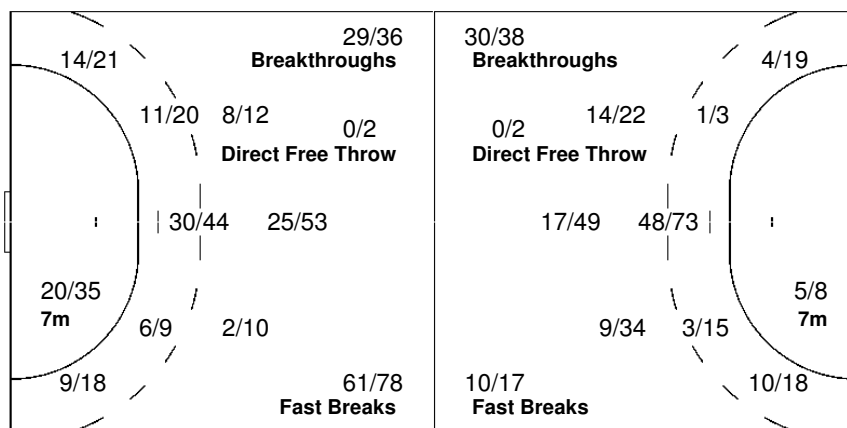

11 JUNG J			14 KIM S			15 LEE M			17 KIM H			18 KANG S		
1/3	1/2	3/3	8/8	0/2	5/6	4/4	1/1	2/3			1/1	2/2	4/4	
1/2	0/1	2/2	3/5	0/2	3/5	2/2		6/6	0/1	0/1		1/1		
4/4	1/2		8/9	1/1	3/5	4/5		2/3	1/1		3/3	1/1		1/1
1-Missed 1-Post			5-Blocked 1-Missed 1-Post			2-Blocked 2-Missed 4-Post			1-Blocked					

Team

Offence

Defence

Goalkeepers

Goals / Shots

Saves / Shots

31/34	16/25	29/36
19/31	1/7	19/24
54/68	11/16	34/42
19-Missed 20-Post 15-Blocked		

9/28	4/8	2/31
9/21	5/5	15/26
12/34	8/16	17/63

1 MOON N		
1/3	1/1	0/5
		1/2
1/5	1/1	1/5

12 JANG H		
2/4	2/2	0/1
2/6		3/6
2/7	2/3	4/14

16 PARK S		
6/21	1/5	2/25
7/15	5/5	11/18
9/22	5/12	12/44

Legend:		
G/S Goals / Shots	% Efficiency	6m 6-metre Shots
S/S Saves / Shots	Wing Wing Shots	7m 7-metre Shots
AS Assists	TF Technical Faults	BT Breakthroughs
YC Yellow Cards	RC Red Cards	BS Blocked Shots
PR Preliminary Round	QF Quarterfinal	PL Placement
2Min 2 Minute Suspensions	DSQ Disqualified	GM Gold Medal Match
		9m 9-metre Shots
		EX Exclusions
		TP Time Played
		MP Matches Played
		BM Bronze Medal Match