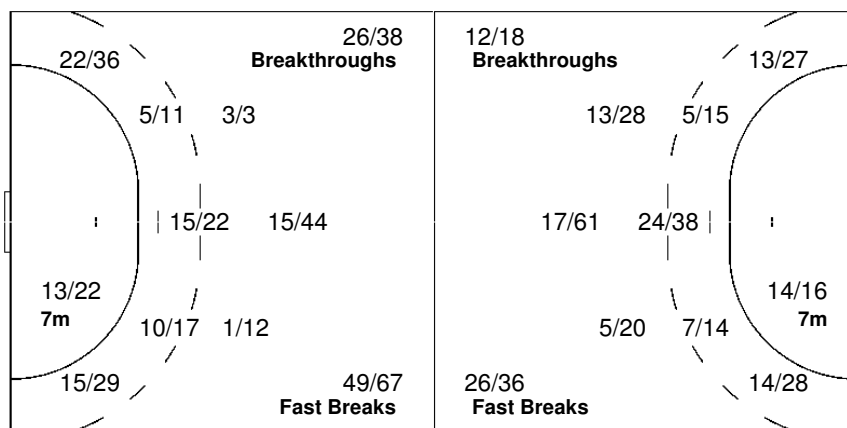

Team

Offence

Defence

Goalkeepers

Goals / Shots

Saves / Shots

31/40	16/26	20/23
11/19	0/8	9/18
40/48	23/38	24/35

20-Missed 15-Post 11-Blocked