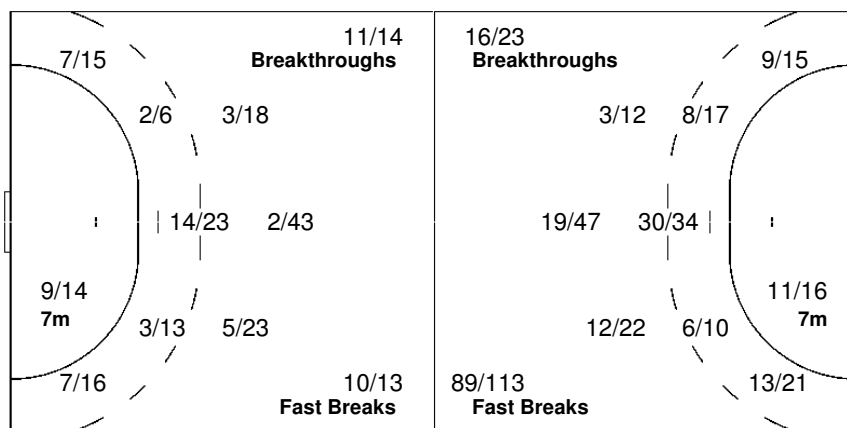

12 TAM H			13 LEE T			15 NG N			16 LAM W			17 LAU M			18 TSANG C								
1/1		2/4	2/3		0/2	4/4						1/1			1/1		1/1						
1/2		1/1	2/3	0/1	0/1	1/1		0/1					0/1		1/1	0/2	2/2						
0/1	1/1		5/6			1/1	0/1	1/1	1/1	1/2	3/4	1/1			3/6	0/1	4/4						
2-Missed			8-Missed 3-Post			6-Blocked			2-Missed 1-Post			3-Missed			1-Post			4-Missed 2-Post			6-Blocked		

Team

Offence

Defence

Goalkeepers

Goals / Shots

Saves / Shots

13/15	1/6	9/15
7/10	1/13	7/12
15/26	4/10	16/18

32-Missed 11-Post 30-Blocked

8/71	7/23	4/29
5/24	4/6	7/17
6/51	3/12	3/30

20 WONG S

5/46	7/21	3/24
5/21	4/6	7/14
6/38	2/9	3/26

21 FONG T

22 WU C

3/25	0/2	1/5
0/3		0/3
0/13	1/3	0/4

Legend:

G/S Goals / Shots	% Efficiency	6m 6-metre Shots	7m 7-metre Shots	9m 9-metre Shots
S/S Saves / Shots	Wing Wing Shots	FB Fast Breaks	BT Breakthroughs	EX Exclusions
AS Assists	TF Technical Faults	ST Steals	BS Blocked Shots	TP Time Played
YC Yellow Cards	RC Red Cards	n/a not applicable	PL Placement	MP Matches Played
PR Preliminary Round	QF Quarterfinal	SF Semifinal	GM Gold Medal Match	BM Bronze Medal Match
2Min 2 Minute Suspensions	DSQ Disqualified			