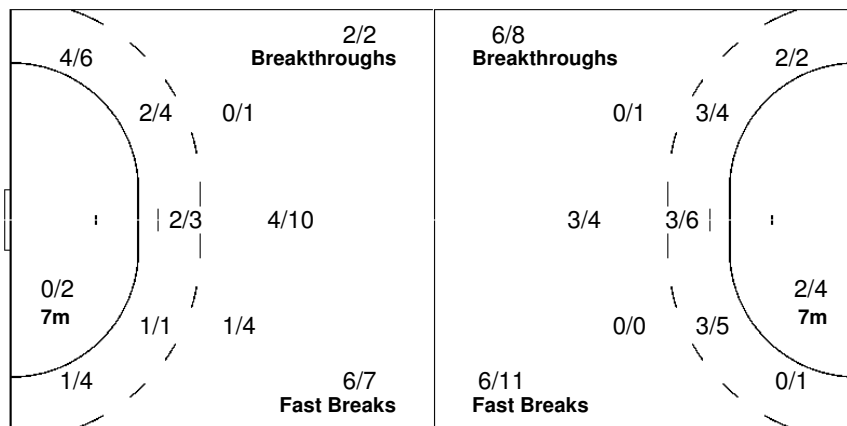

14 SNELDER D.	16 KUIK I.	17 SCHOP E.	18 GRASHOF T.	19 BONT D.
				1/1 2/3
		1/1		2/2
	1-Blocked			1-Post

Team

Offence

Defence

Goalkeepers

Goals / Shots

4/4	2/5	
1/3	0/1	1/2
2/3	2/3	11/13
1-Missed	5-Post	4-Blocked

Saves / Shots

2/7	1/3	2/8
3/5		3/6
1/7		1/5

2 TERLOUW R.

3 WISSINK M.

2/7	1/3	2/8
3/5		3/6
1/7		1/5

Legend:

G/S Goals / Shots	% Efficiency	6m 6-metre Shots	7m 7-metre Shots	9m 9-metre Shots
S/S Saves / Shots	Wing Wing Shots	FB Fast Breaks	BT Breakthroughs	EX Exclusions
AS Assists	TF Technical Faults	ST Steals	BS Blocked Shots	TP Time Played
YC Yellow Cards	RC Red Cards	n/a not applicable	2Min 2 Minute Suspensions	
+ 2 Minute + 2 Minute Suspensions				