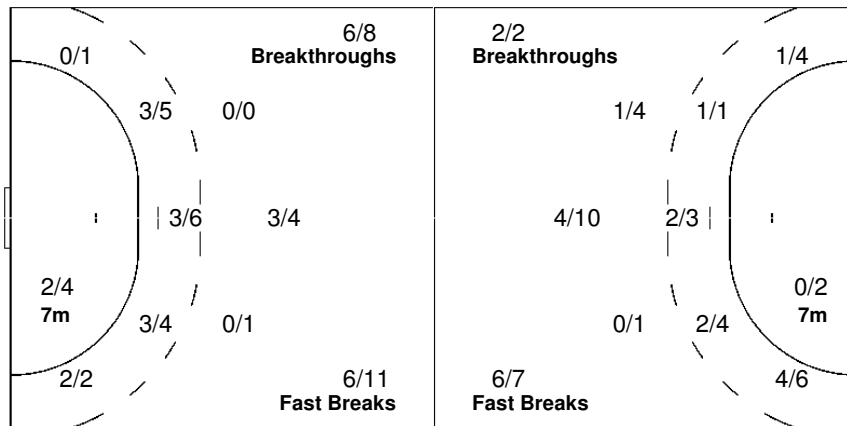

Bratislava

II Womens Youth World Championship 2008

SAT 12 JUL 2008
14:00

Preliminary Round - Group A

Match No: 9
Spectators: 150

Match Team Statistics

DEN 28 - 23 NED
(14 - 14) (14 - 9)

Referees: LENCI S. (ARG) / GRILLO J. (ARG)

DEN - Denmark

Shots Distribution

Players

Goals / Shots

2 JENSEN M.			4 MIKKELSEN C.			5 FISKER M.			6 GRIGEL L.			7 MOLDRUP M.			8 REJ BIDSTRUP M.			9 JORGENSEN L.		
		0/1	0/1			3/3		1/1	1/1	1/1		1/2		3/3			0/1			
1/1		0/1									0/1				1/2		0/1			
					1/1				1/1	1-Post		1/1	1-Post	1/1			1/2			

1-Missed 1-Post 1-Post 1-Post 1-Blocked

11 IVERSEN S.			14 HAAGENSEN K.			15 JORGENSEN S.			18 FRANDBSEN S.			23 OKKELS A.		
	1/1	1/1									1/1		0/1	
		2/2										0/2		1/1
1/1									2/3		1/1	1/1		

Team

Offence

Defence

Goalkeepers

Goals / Shots

5/7	2/3	6/8
2/5		3/6
6/7		4/5

1-Missed 3-Post 1-Blocked

Saves / Shots

0/4	3/5	
2/3	1/1	1/2
1/3	1/3	2/13

1 KRISTENSEN P.

0/2	2/3	
1/1		0/1
0/1		0/7

16 HOLTET MITTET S.

0/2	1/2	
1/2	1/1	1/1
1/2	1/3	2/6