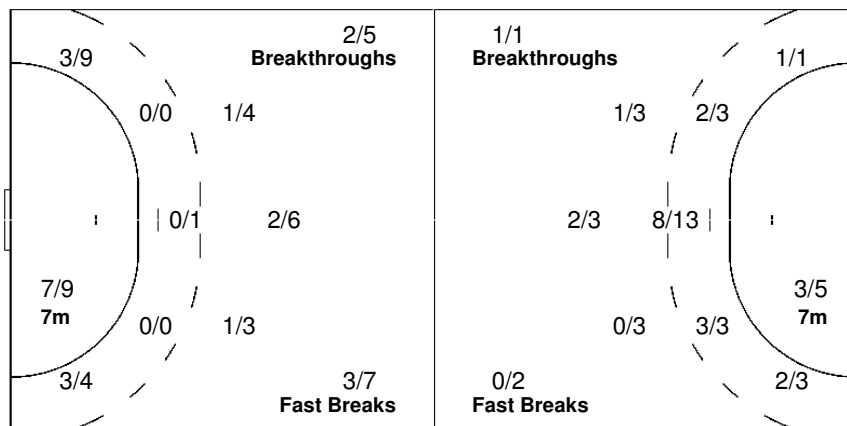

2/2	2/3	0/1
2/6	0/2	
3/4	6/9	7/9

6-Missed 3-Post 3-Blocked

Saves / Shots

1/3	2/2	0/2
2/4	4/4	0/2
1/10	0/2	3/7

1 GUERRA PEREZ L.

1/3	2/2	0/2
2/4	4/4	0/2
1/10	0/2	3/7

12 GOMEZ ALBERCA L.

Bratislava