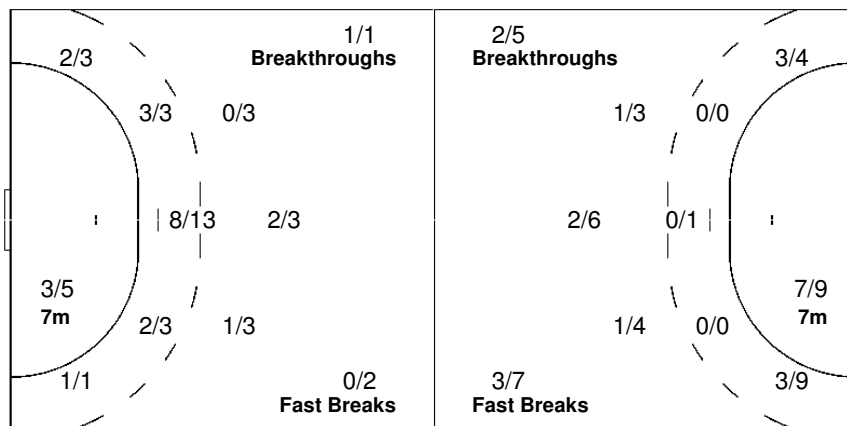

Offence

Defence

Goalkeepers

Goals / Shots

2/3	0/2	2/2
2/4	0/4	2/2
9/10	2/2	4/7

2-Missed 1-Post 1-Blocked

Saves / Shots

0/2	1/3	1/1
4/6	2/2	
1/4	3/9	2/9