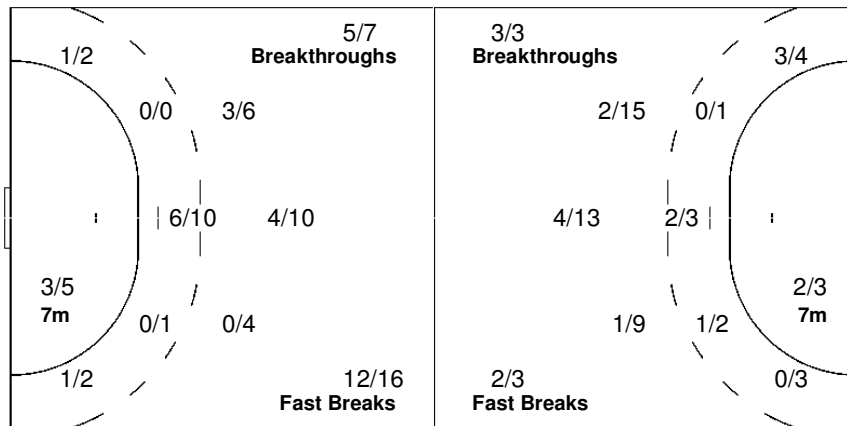

Bratislava

II Womens Youth World Championship 2008

SUN 13 JUL 2008
14:00

Preliminary Round - Group D

Match No: 18
Spectators: 50

Match Team Statistics

FRA 35 - 20 BRA
(15 - 9) (20 - 11)

FRA - France

Shots Distribution

Players

Goals / Shots

3 PRUDHOMME M.			6 MANGA C.			7 HAMITI S.			8 MENDY C.			10 CISSE K.			11 TURPIN E.			13 LAWSON W.		
2/2			1/1		0/1				0/2	1/3	1/1					0/1			0/1	
						2/2										1/1				
1/1		1/1	0/1	1/1				1/1	4/4	1/1	2/2			1/1				2/2		
1-Post	1-Blocked		1-Missed	1-Post		1-Missed			1-Missed			1-Post			1-Blocked				2-Blocked	

15 FEROUSSIER O.			17 BLARD C.			18 VIGNER I.			19 JAUBERT M.			20 NZE MINKO E.		
1/1						1/1			1/1					
0/1			1/1		1/1									1/2
			1/1			1/1		1/1	2/2	1/1	1/1	0/1		
			1-Missed	2-Post	1-Blocked				1-Missed	1-Blocked		1-Post		

Team

Offence

Defence

Goalkeepers

Goals / Shots

4/6	3/7	1/2
3/4		3/4
11/13	3/3	7/7

5-Missed 6-Post 6-Blocked

Saves / Shots

0/1	1/3	0/2
2/2	5/5	2/4
4/12	5/6	3/7

1 BONCHE S.

0/1	1/1	
1/1	4/4	1/3
2/7	1/1	3/6

16 LEYTIENNE P.

	0/2	0/2
1/1	1/1	1/1
2/5	4/5	0/1