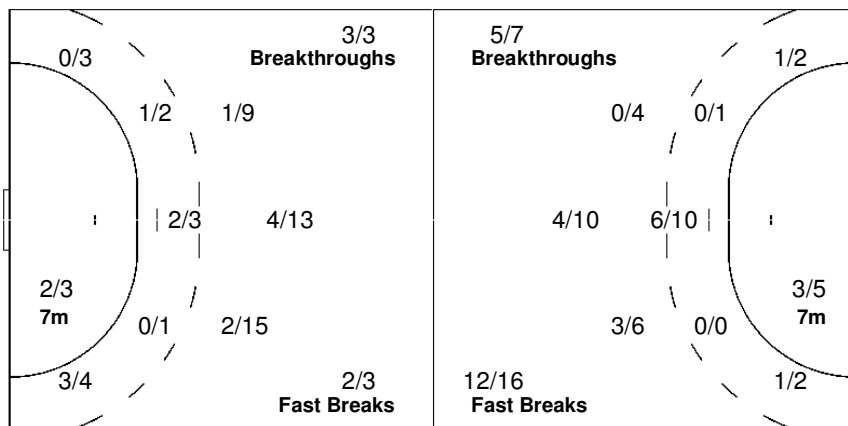

Team

Offence

Defence

Goalkeepers

Goals / Shots

1/1	2/3	2/2
0/2	0/5	2/4
8/12	1/6	4/7

8-Missed 2-Post 6-Blocked

Saves / Shots

2/6	4/7	1/2
1/4		1/4
2/13	0/3	0/7

12 SILVA DE OLIVEIRA J.

1/4	4/7	1/2
1/3		1/3
2/13	0/3	0/6

16 DOS SANTOS SILVA A.

1/2		
0/1		0/1
		0/1

Legend:

G/S Goals / Shots

S/S Saves / Shots