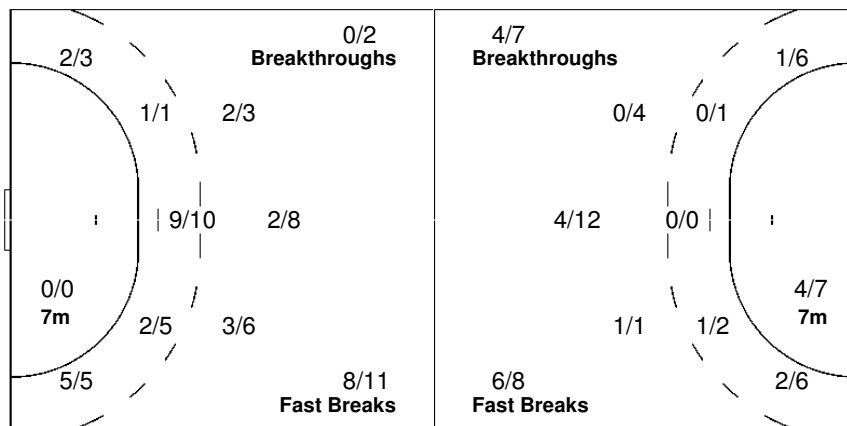

Bratislava

II Womens Youth World Championship 2008

SAT 12 JUL 2008
20:00

Preliminary Round - Group C

Match No: 16
Spectators: 50

Match Team Statistics

SRB 34 - 23 JPN
(17 - 12) (17 - 11)

Referees: OSSIPOV Y. (KAZ) / POROL M. (KAZ)

SRB - Serbia

Shots Distribution

Players

Goals / Shots

5 VUJKOVIC J.	7 RADOJICIC M.	8 KOLUNDZIC T.	9 TRIFUNOVIC J.	11 PAJIC J.	14 NIKOLIC Z.	15 RIBICIC N.
	3/3		1/3		1/1	1/1
	1/1	0/1	1/1	0/1		0/1
		1/1	2/3		1/1	1/1
					1/1	0/1
						0/1
						0/1

2-Missed 1-Post 1-Blocked   1-Missed   1-Blocked

17 ZUNIC J.	20 ZIVKOVIC J.	25 RABATA T.	31 CVIJIC D.
	1/1	1/3	4/4
	1/1	1/1	1/1
	1/1	0/1	2/2
		1/1	3/3
		1/1	
		1/1	

3-Missed   1-Missed

Team

Offence

Defence

Goalkeepers

Goals / Shots

10/12	1/1	6/8
6/6	0/1	3/5
5/6	1/1	2/4

7-Missed 1-Post 2-Blocked

Saves / Shots

1/4	0/2	0/4
3/3	2/2	2/2
2/9	4/7	3/7

1 LATAK C.

12 COLIC M.

	0/1	

16 GEORGIJEV K.

1/4	0/2	0/4
3/3	2/2	2/2
2/9	4/6	3/7