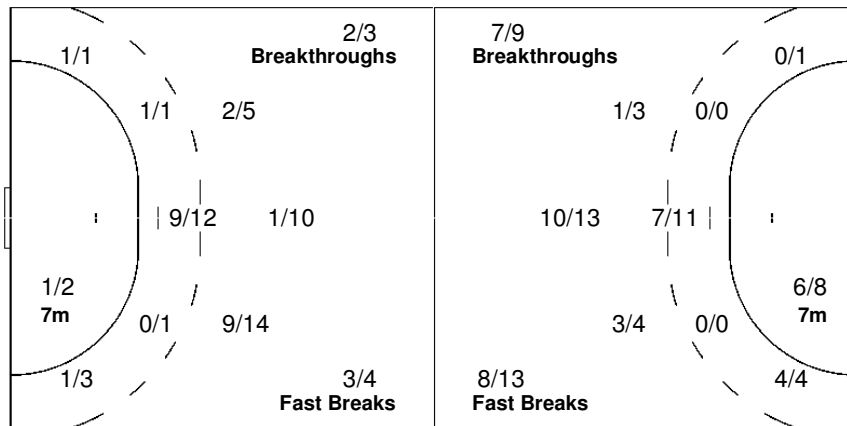

Bratislava

II Womens Youth World Championship 2008

SAT 12 JUL 2008
20:00

Preliminary Round - Group B

Match No: 15
Spectators: 175

Match Team Statistics

TUN 30 - 46 KOR
(12 - 26) (18 - 20)

TUN - Tunisia

Shots Distribution

Players

Goals / Shots

3 CHERIF H.	5 HAMROUNI S.	6 AMICHE B.	9 AMARA M.	10 DAOULA N.	11 MANSOURI N.	14 ELGHAOUI A.
				1/1	1/2	2/2
			1/1		0/1	1/2
		1/1		1/1	0/1	1/2
			1/1			5/6
				3-Missed		1-Missed 2-Post 1-Blocked

15 KABLOUTI C.	17 NAGAZI S.	18 HLAILI R.	19 TRABELSI S.	22 DHAOUADI M.
0/1		0/1		3/3
0/1				
1/1		1/1		2/3
				1/1
				1/2
				2/3
1-Blocked		1-Missed		2-Post

Team

Offence

Defence

Goalkeepers

Goals / Shots

5/7	1/2	4/5
2/4	0/1	1/4
6/8	2/3	9/11
5-Missed	4-Post	2-Blocked

Saves / Shots

0/9	1/5	1/9
1/4	3/3	1/4
2/8	1/4	1/10

1 ARFAOUI S.

	0/1	0/1
		0/1
1/3		0/2

16 HOSNI N.

0/9	1/4	1/8
1/4	3/3	1/3
1/5	1/4	1/8