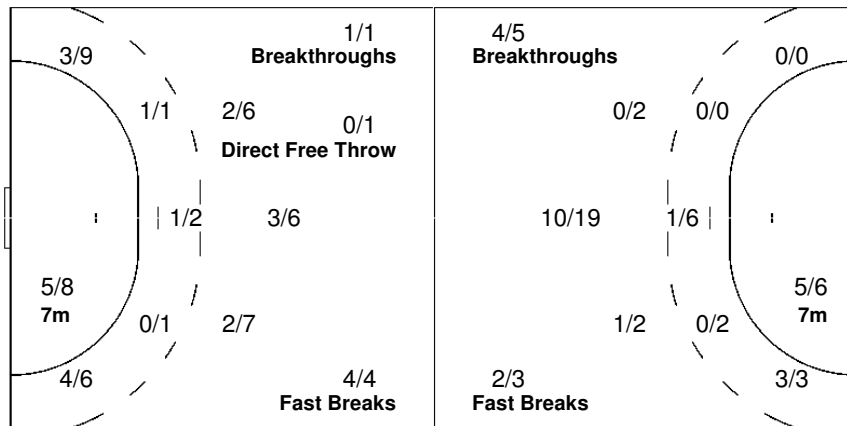

Team

Offence

Defence

Goalkeepers

Goals / Shots

4/8	0/2	4/7
1/2		2/4
3/4	1/2	11/11
5-Missed	3-Post	4-Blocked

Saves / Shots

1/5	1/3	1/5
0/1	1/1	3/4
2/7	1/1	3/12