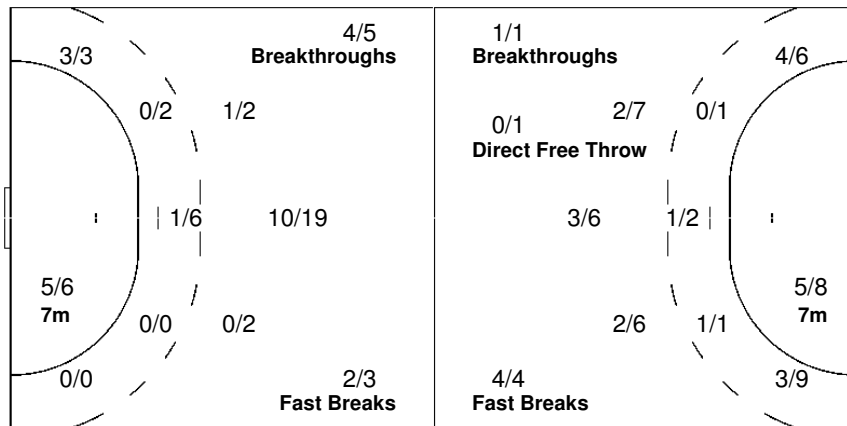

Skopje

XVI Women's Junior World Championship 2008

TUE 22 JUL 2008
19:00

Preliminary Round - Group A

Match No: 9
Spectators: 100

Match Team Statistics

ISL 26 - 26 SLO
(13 - 10) (13 - 16)

Referees: ANDERSEN K. (NOR) / SODAL P. (NOR)

SLO - Slovenia

Shots Distribution

Players

Goals / Shots

2 TOPLAK U.	4 GREGORC S.	5 BOJOVIC Z.	8 JANKOVIC A.	9 PRAPOTNIK N.	10 VIDENIC U.	13 VIDIC U.
		1/1	1/1 1/1 1/1	1/1		1/1 0/1
						1/1
1/1		1/1	0/1 1/1			1/1

1-Blocked

14 FILIPOVIC T.	15 VARLEC B.	18 MAVSAR T.	19 KOREN A.	20 KRHLIKAR L.
	2/2	1/1	1/1	0/1
		0/1 0/2	1/1	
1/1	0/2 1/2	1/1 4/5	2/2 1/2	

2-Missed

1-Missed 1-Post

1-Post

3-Blocked

Team

Offence

Defence

Goalkeepers

Goals / Shots

4/5	2/3	4/5
1/1	0/1	1/4
5/7	0/1	9/12

3-Missed 2-Post 4-Blocked

Saves / Shots

4/8	2/2	3/7
1/2		2/4
1/4	1/2	0/11

1 COLIC R.

1/3		2/3
		1/2
		0/4

16 SOBERL N.

3/5	2/2	1/4
1/2		1/2
1/4	1/2	0/7

Legend:	% Efficiency	6m 6-metre Shots	7m 7-metre Shots	9m 9-metre Shots
G/S Goals / Shots	Wing Wing Shots	FB Fast Breaks	BT Breakthroughs	EX Exclusions
S/S Saves / Shots	TF Technical Faults	ST Steals	BS Blocked Shots	TP Time Played
AS Assists	RC Red Cards	n/a not applicable	2Min 2 Minute Suspensions	
YC Yellow Cards				
+ 2 Minute + 2 Minute Suspensions