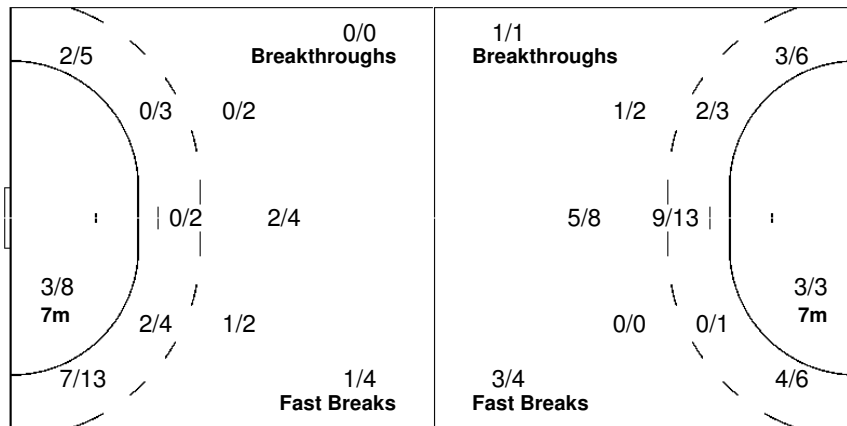

Vinica

XVI Women's Junior World Championship 2008

MON 21 JUL 2008
21:00

Preliminary Round - Group D

Match No: 8
Spectators: 1.500

Match Team Statistics

ARG 31 - 18 ALG
(13 - 13) (18 - 5)

Referees: NIKOLIC N. (SRB) / STOJKOVIC D. (SRB)

ALG - Algeria

Shots Distribution

Players

Goals / Shots

2 KHELLIL R.			3 BENMAAFA S.			4 OULD TALEB T.			5 OUAMROUCHE R.			6 SADDIKI F.			8 BENAICHA S.			9 BELATAF K.		
	1/1						0/1						0/1							
1/1	1/2	1/2					1/2	1/1		1/1			1/2	0/1		2/2				
		1/2						0/1												
1-Missed			1-Missed			1-Missed			1-Missed			1-Missed			1-Missed					
10 BOUDJELLAL A.			11 AIT AHMED A.			13 SAIDOUCHE S.			14 BOUZRAYEB M.			17 TAOUSSAR N.								
					0/2															
2/3		1/3	1/1	1/1	1/3															
		1/1																		
1-Missed 1-Post			2-Missed 1-Blocked																	

Team

Offence

Defence

Goalkeepers

Goals / Shots

	1/3	0/2
4/5	7/10	4/10
		2/4

8-Missed 1-Post 1-Blocked

Saves / Shots

0/2	1/1	0/1
2/9	2/2	3/10
2/7	0/5	0/4

12 HALAL S.

		0/1
	2/2	2/4
0/1	0/2	

16 AKROUR B.

0/2	1/1	
2/9		1/6
2/6	0/3	0/4

Legend:

G/S Goals / Shots	% Efficiency	6m 6-metre Shots	7m 7-metre Shots	9m 9-metre Shots
S/S Saves / Shots	Wing Wing Shots	FB Fast Breaks	BT Breakthroughs	EX Exclusions
AS Assists	TF Technical Faults	ST Steals	BS Blocked Shots	TP Time Played
YC Yellow Cards	RC Red Cards	n/a not applicable	2Min 2 Minute Suspensions	
+ 2 Minute + 2 Minute Suspensions