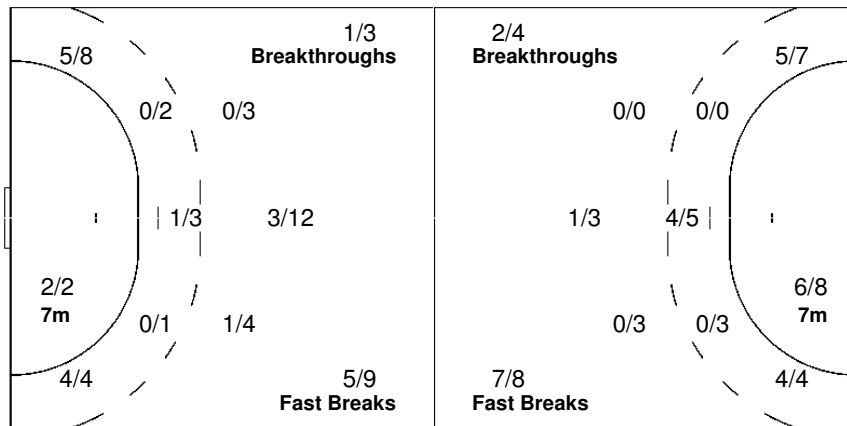

Skopje

XVI Women's Junior World Championship 2008

SUN 3 AUG 2008
17:30

Final Round (Bronze Medal Match)

Match No: 81
Spectators: 1.000

Match Team Statistics

KOR 29 - 22 ESP
(14 - 8) (15 - 14)

Referees: AL MUTAWA A. (KUW) / AL SUWAILEM J. (KUW)

ESP - Spain

Shots Distribution

Players

Goals / Shots

3 LUJAN SUAREZ M.	4 CASTRO SANDOVAL D.	5 CANON GARCIA V.	6 MATEO CAMACHO A.	7 VICENTE ORTIZ A.	10 PENA ABAURREA N.	11 DE LA CRUZ GOMEZ R.
0/1		1/1	0/1		2/2	
0/1					0/3	
0/2	1/1	1/1	1/1	1/1	1/1	0/1
		1-Post			2-Missed 3-Post	1-Post
13 SANTOS GALLARDO M.	14 GRACIA ARDERIU N.	15 CEMBRANOS BRUZON A.	17 ALBALADEJO A.	20 MARTIN BERENGUER C.		
			0/2			0/1
	0/1	2/2	2/2	2/2	1/1	5/6
			2-Missed 1-Post	2-Missed 1-Post		

Team

Offence

Defence

Goalkeepers

Goals / Shots

3/3		2/2
0/7		0/2
3/3	2/5	12/16

6-Missed 7-Post

Saves / Shots

0/6	0/2	1/3
3/8	1/1	2/7
1/4	0/4	3/5

1 AGUAS RONDA A.

0/2	0/2	
1/3		0/1
0/1		2/2

16 CASTELLANOS SOANEZ M.

0/4		1/3
2/5	1/1	2/6
1/3	0/4	1/3

Legend:

G/S Goals / Shots	% Efficiency	6m 6-metre Shots	7m 7-metre Shots	9m 9-metre Shots
S/S Saves / Shots	Wing Wing Shots	FB Fast Breaks	BT Breakthroughs	EX Exclusions
AS Assists	TF Technical Faults	ST Steals	BS Blocked Shots	TP Time Played
YC Yellow Cards	RC Red Cards	n/a not applicable	2Min 2 Minute Suspensions	
+ 2 Minute + 2 Minute Suspensions