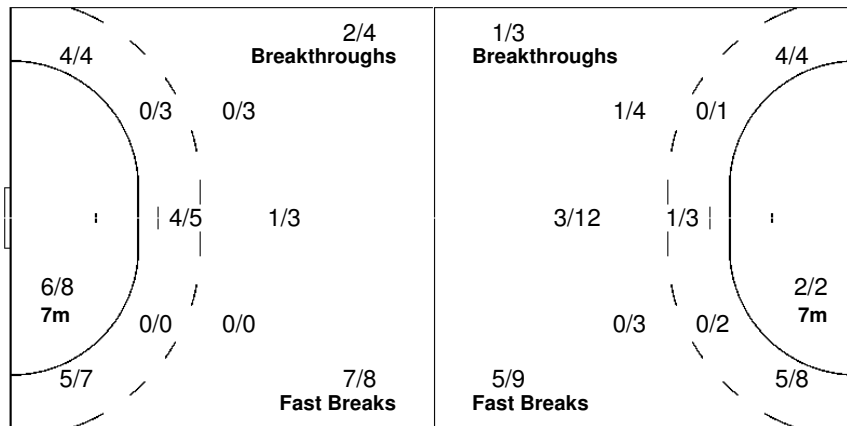

Team

Offence

Defence

Goalkeepers

Goals / Shots

6/6	2/2	2/3
5/8	0/1	5/7
3/4	4/4	2/5
	4-Post	1-Blocked

Saves / Shots

0/3		0/2
7/7		2/2
0/3	3/5	4/16