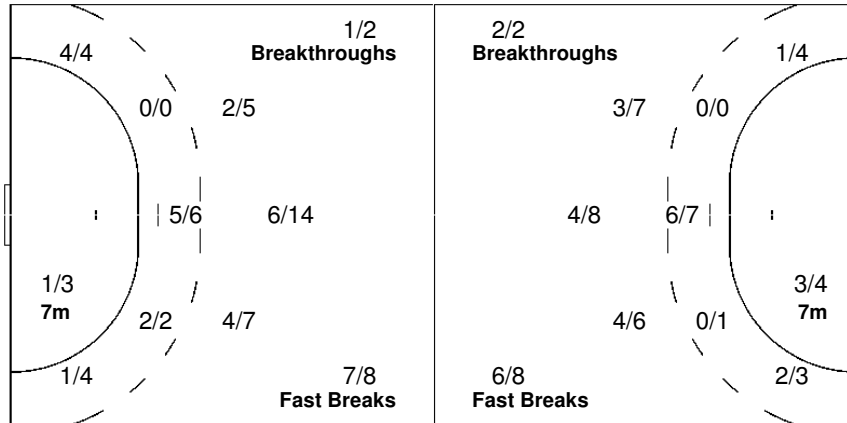

11 TERENCE A.	13 GARCIA N.	14 OLIVEIRA M.	15 ANDRADE A.	18 FRANCA F.
0/1	1/1			2/2
0/1 0/1	1/1	1/2	1/1	1/2
1/1 1/1		1/1 3/3	1/2 1/1	1/1
1-Post	1-Missed 1-Post 1-Blocked	2-Blocked		

Team

Offence

Defence

Goalkeepers

Goals / Shots

2/2	1/2	2/2
4/7		4/9
11/14	4/4	5/6
2-Missed	2-Post	5-Blocked

Saves / Shots

1/6	0/2	1/5
2/7		4/5
1/7	2/5	0/5

1 OLIVEIRA M.

1/5	0/2	0/3
2/6		3/3
0/3	1/2	0/3

12 PALMEIRA G.

0/1		1/2
0/1		1/2
1/4	1/3	0/2