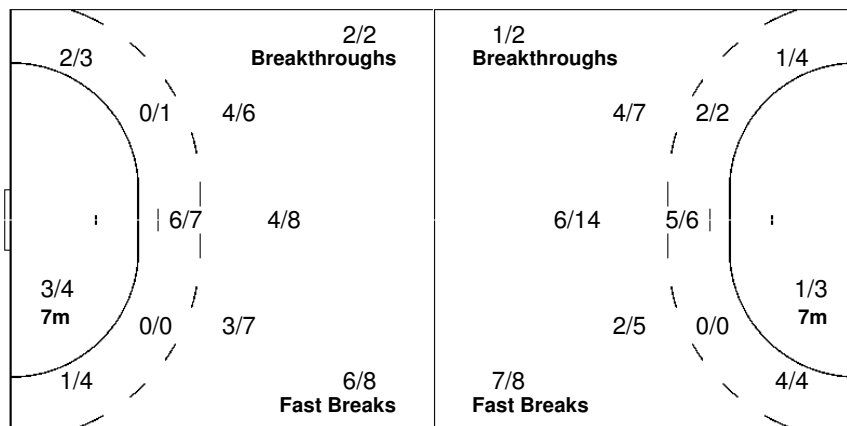

Skopje

XVI Women's Junior World Championship 2008

SUN 3 AUG 2008
16:00

Final Round (Classification 9th-10th Place)

Match No: 80
Spectators: 50

Match Team Statistics

ROU 31 - 33 BRA
(12 - 16) (19 - 17)

Referees: NACHEVSKI G. (MKD) / NIKOLOV S. (MKD)

ROU - Romania

Shots Distribution

Players

Goals / Shots

2 PIRVUT A.			3 DINCA E.			4 BABEANU D.			5 BRINZAN D.			6 IVANCU A.			7 JOLDES R.			8 MARIN L.		
1/1			1/1		1/2	1/2				1/1								2/2		1/1
			1/1		0/1	1/1		1/1	1/1											0/2
2/2	0/1			0/1	1/1				1/1									0/1	2/2	3/3
1-Post						1-Post														

15 CIRSTE A O.			17 OLTEAN I.			18 TUDOR N.			22 PATULEANU M.			23 TACALIE G.		
				1/1										2/2
												2/4		0/1
			1/1		1/1							2/2	1/1	
1-Post			1-Post						1-Missed			1-Blocked 1-Missed 1-Post		

Team	Offence	Defence	Goalkeepers
Goals / Shots			Saves / Shots

5/6	2/2	4/5
5/7		1/5
6/7	3/5	5/5
2-Missed 5-Post 1-Blocked		

0/2	1/2	0/2
3/7		5/9
3/14	0/4	1/6

12 SUBA V.

0/1	1/1	0/1
1/3		1/2
1/6	0/3	1/5

16 NICA A.

0/1	0/1	0/1
2/4		4/7
2/8	0/1	0/1