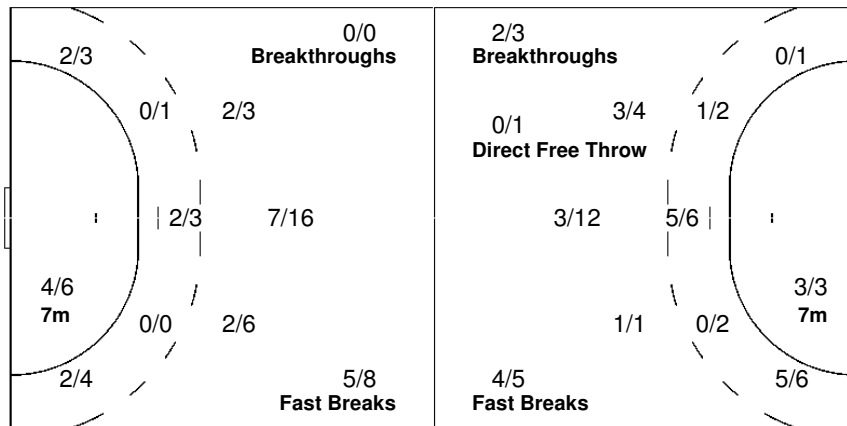

5/8	0/2	3/5
1/3		0/1
14/16		3/5
3-Missed	3-Post	4-Blocked

0/5	0/1	0/2
3/5		2/7
0/9		0/3

1 TAIRA S.		
1/2		1/1
0/5		0/2

12 HASHIMOTO C.		
0/5	0/1	0/2
2/3		1/6
0/4		0/1

<b>Legend:</b>	% Efficiency	<b>6m</b> 6-metre Shots	<b>7m</b> 7-metre Shots	<b>9m</b> 9-metre Shots
<b>G/S</b> Goals / Shots	<b>Wing</b> Wing Shots	<b>FB</b> Fast Breaks	<b>BT</b> Breakthroughs	<b>EX</b> Exclusions
<b>S/S</b> Saves / Shots	<b>TF</b> Technical Faults	<b>ST</b> Steals	<b>BS</b> Blocked Shots	<b>TP</b> Time Played
<b>AS</b> Assists	<b>RC</b> Red Cards	<b>n/a</b> not applicable	<b>2Min</b> 2 Minute Suspensions	
<b>YC</b> Yellow Cards				
+ 2 Minute + 2 Minute Suspensions				