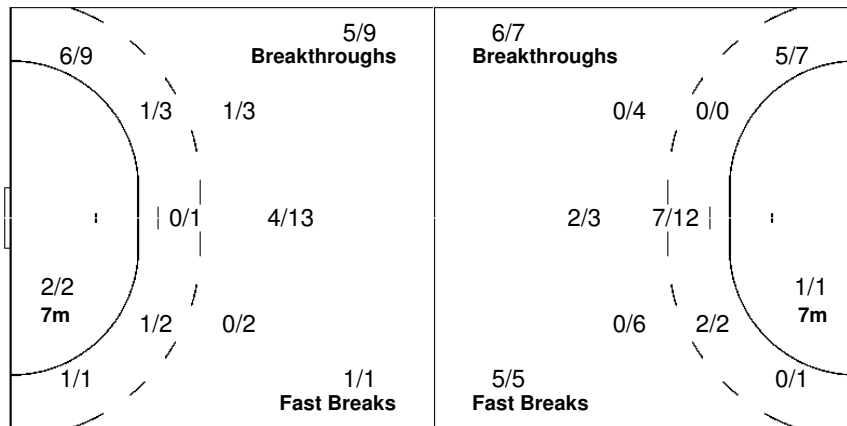

Skopje

XVI Women's Junior World Championship 2008

SAT 2 AUG 2008
21:00

Semifinals

Match No: 72
Spectators: 1.000

Match Team Statistics

ESP 22 - 28 GER
(12 - 12) (10 - 16)

Referees: GUBICA M. (CRO) / MILOSEVIC B. (CRO)

ESP - Spain

Shots Distribution

Players

Goals / Shots

3 LUJAN SUAREZ M.	4 CASTRO SANDOVAL D.	5 CANON GARCIA V.	6 MATEO CAMACHO A.	7 VICENTE ORTIZ A.	10 PENA ABAURREA N.	11 DE LA CRUZ GOMEZ R.
2/3	1/1	0/1	1/1	1/2	0/1	0/1
1/1	1/1	0/1	1/1	1/2	1/2	
2-Post	2-Blocked		1-Missed		2-Missed	1-Blocked

13 SANTOS GALLARDO M.	14 GRACIA ARDERIU N.	15 CEMBRANOS BRUZON A.	17 ALBALADEJO A.	20 MARTIN BERENGUER C.
			0/1	1/1
	2/2		2/3	3/3
1-Missed	1-Post		1-Post	1-Blocked

Team

Offence

Defence

Goalkeepers

Goals / Shots

1/2	1/1	1/2
2/2	0/1	1/3
8/10	4/5	4/7
5-Missed	4-Post	4-Blocked

Saves / Shots

0/3		0/2
4/10		3/8
2/7	1/1	2/9

1 AGUAS RONDA A.

		0/2
1/1		1/1
0/1		0/2

16 CASTELLANOS SOANEZ M.

0/3		
3/9		2/7
2/6	1/1	2/7