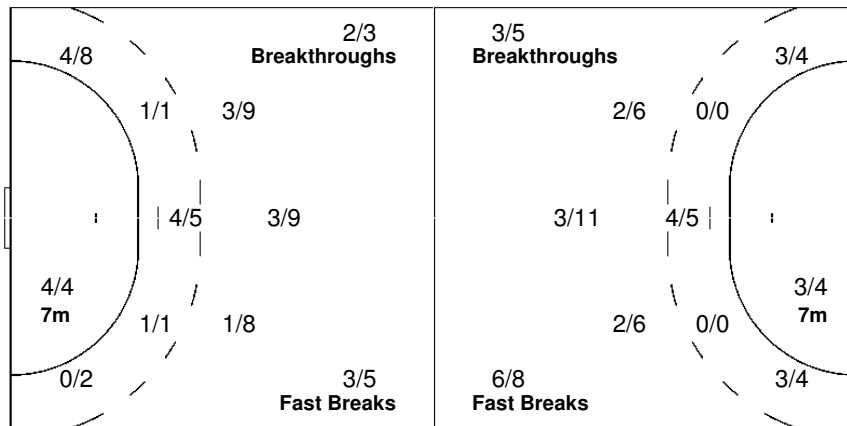

Team

Offence

Defence

Goalkeepers

Goals / Shots

1/4	2/5	8/9
1/2	0/1	1/2
6/7	0/2	7/9
5-Missed	6-Post	3-Blocked

Saves / Shots

1/3	1/3	1/4
4/5	1/1	2/2
1/13		2/11