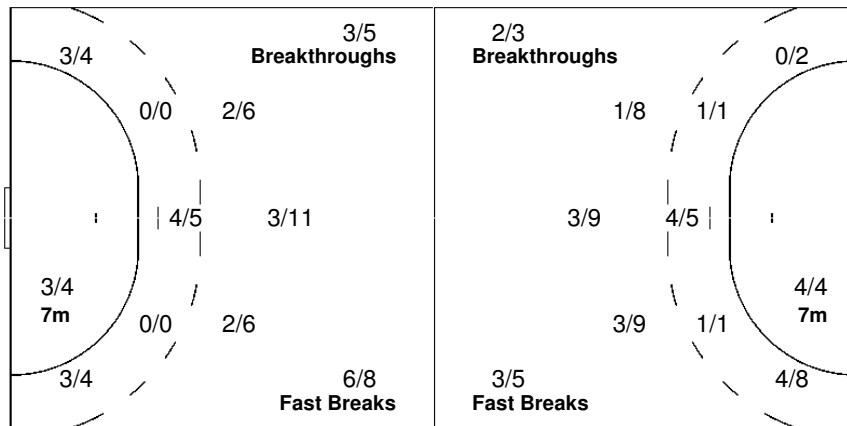

Team

Offence

Defence

Goalkeepers

Goals / Shots

2/3	2/3	3/4
1/5	0/1	0/2
12/13		9/11

3-Missed 5-Post 3-Blocked

Saves / Shots

3/4	3/5	1/9
1/2	1/1	1/2
1/7	2/2	2/9

1 MONZ A.

2/2	3/4	1/7
1/2	1/1	1/1
1/6	2/2	2/5

12 HERRMANN M.

1/2	0/1	0/2
		0/1
0/1		0/4

Legend:

G/S Goals / Shots	% Efficiency	6m 6-metre Shots	7m 7-metre Shots	9m 9-metre Shots
S/S Saves / Shots	Wing Wing Shots	FB Fast Breaks	BT Breakthroughs	EX Exclusions
AS Assists	TF Technical Faults	ST Steals	BS Blocked Shots	TP Time Played
YC Yellow Cards	RC Red Cards	n/a not applicable	2Min 2 Minute Suspensions	
+ 2 Minute + 2 Minute Suspensions				