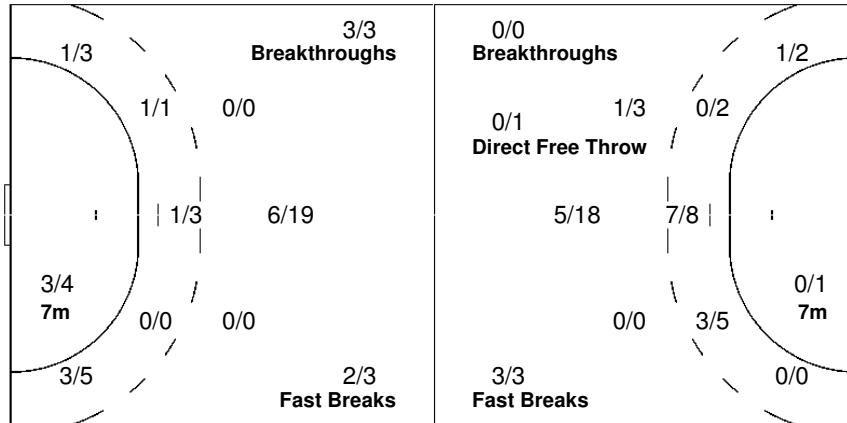

Vinica

XVI Women's Junior World Championship 2008

SAT 26 JUL 2008
21:00

Preliminary Round - Group D

Match No: 40
Spectators: 1.600

Match Team Statistics

ESP 20 - 20 FRA
(12 - 10) (8 - 10)

Referees: NIKOLIC N. (SRB) / STOJKOVIC D. (SRB)

ESP - Spain

Shots Distribution

Players

Goals / Shots

3 LUJAN SUAREZ M.	4 CASTRO SANDOVAL D.	5 CANON GARCIA V.	6 MATEO CAMACHO A.	7 VICENTE ORTIZ A.	10 PENNA ABAURREA N.	11 DE LA CRUZ GOMEZ R.
0/1	0/1			0/1		
1/1					0/1	
0/1	2/3		2/2		1/1	
2/2	0/2		1/1			
1-Post	1-Blocked	1-Missed	1-Blocked	1-Missed	1-Blocked	

13 SANTOS GALLARDO M.	14 GRACIA ARDERIU N.	15 CEMBRANOS BRUZON A.	17 ALBALADEJO A.	20 MARTIN BERENGUER C.
	1/1		1/2	1/2
	1/1	0/1		1/1
			1-Blocked	1-Missed 1-Post

Team

Offence

Defence

Goalkeepers

Goals / Shots

		2/2
0/3	1/2	1/2
7/10	2/5	7/8
3-Missed	2-Post	4-Blocked

Saves / Shots

		0/1
	6/13	3/15
		2/2

1 AGUAS RONDA A.

16 CASTELLANOS SOANEZ M.

		0/1
	6/13	3/15
		2/2