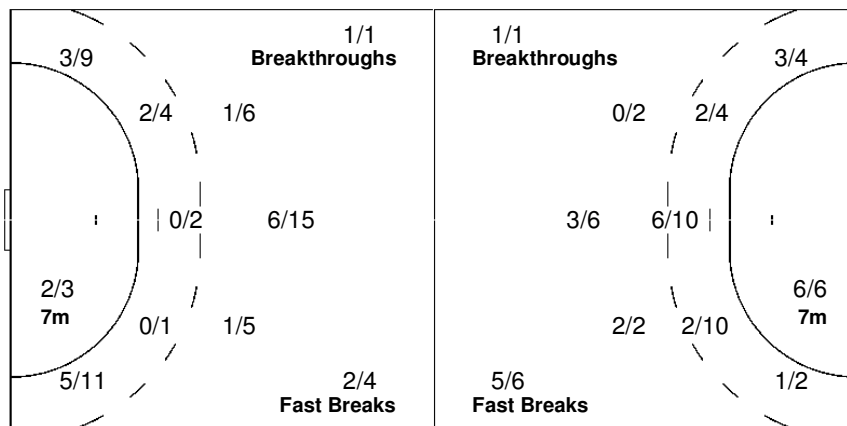

Gevgelija

XVI Women's Junior World Championship 2008

MON 21 JUL 2008
18:00

Preliminary Round - Group B

Match No: 3
Spectators: 100

Match Team Statistics

MNE 31 - 23 ANG
(15 - 13) (16 - 10)

Referees: AL MUTAWA A. (KUW) / AL SUWAILEM J. (KUW)

ANG - Angola

Shots Distribution

Players

Goals / Shots

2 COSTA V.	3 QUITONGO R.	4 CALITANGUI I.	5 FEJO T.	6 VARELA M.	7 LUIS M.	8 CASIMIRO DOS SANTOS M.
0/1			1/1	1/1		1/1
		0/1	0/1		1/2	
		1/1	1/1	1/1		3/3
1-Missed		1-Post	1-Missed	1-Missed 1-Post		2-Missed

9 CARLOS L.	10 MUNGONGO D.	13 VIEGAS DOS SANTOS J.	14 GUIALO I.	15 DOS SANTOS I.
1/1	1/1			0/1
0/1	0/1	0/1		
2/4	2/2 1/3 2/4	0/1		0/1
6-Post 1-Blocked 2-Missed		1-Post	1-Post 1-Blocked 1-Missed	

Team

Offence

Defence

Goalkeepers

Goals / Shots

4/4		1/3
0/3	0/1	2/5
4/5	2/4	10/15
9-Missed	10-Post	2-Blocked

Saves / Shots

0/7	0/1	1/8
2/3	4/5	3/8
0/2		0/7

1 FUMUASSUCA C.

0/1		

12 ALMEIDA T.

0/7	0/1	1/8
2/3	4/5	3/8
0/1		0/7

Legend:

G/S Goals / Shots	% Efficiency	6m 6-metre Shots	7m 7-metre Shots	9m 9-metre Shots
S/S Saves / Shots	Wing Wing Shots	FB Fast Breaks	BT Breakthroughs	EX Exclusions
AS Assists	TF Technical Faults	ST Steals	BS Blocked Shots	TP Time Played
YC Yellow Cards	RC Red Cards	n/a not applicable	2Min 2 Minute Suspensions	
+ 2 Minute + 2 Minute Suspensions