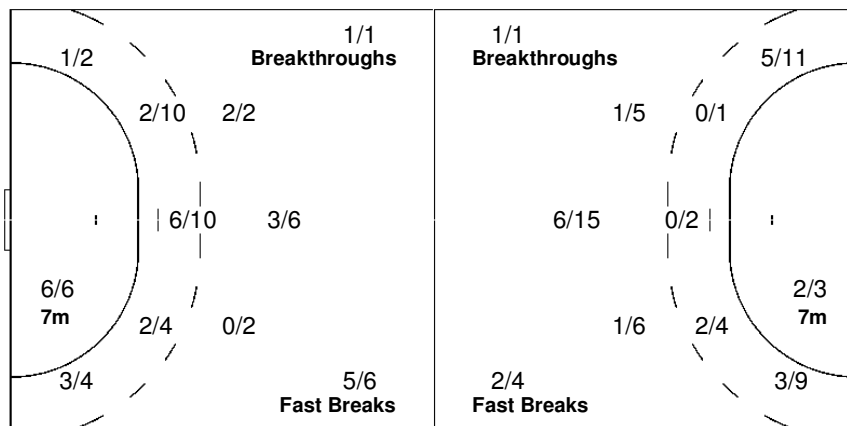

		1/1
		1/1

2-Missed

17 TOSKOVIC J.

		1/1
		1/2
		1/1

Team
Goals / Shots

7/7	1/1	7/8
1/3	1/5	5/8
2/2		7/7

8-Missed 3-Post 1-Blocked

Offence