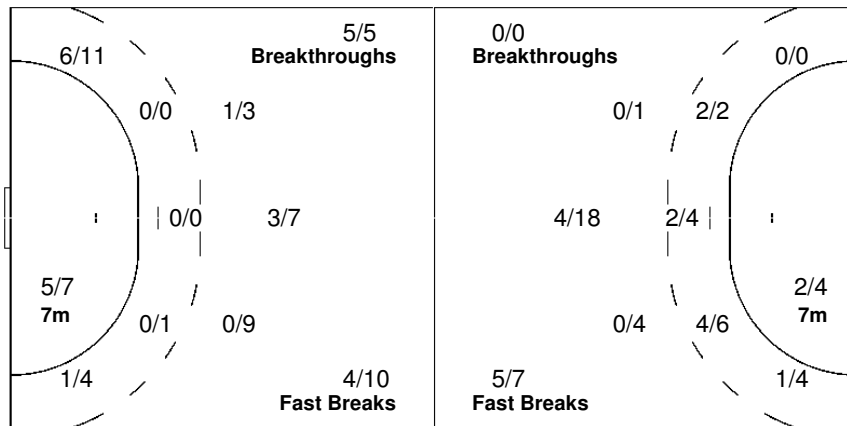

Offence

Defence

Goalkeepers

Goals / Shots

6/6	0/3	7/9
2/3	0/2	0/1
4/6	1/3	5/8

6-Missed 5-Post 5-Blocked

Saves / Shots

3/8	5/6	0/8
0/1	1/2	2/2
1/5	1/1	2/2