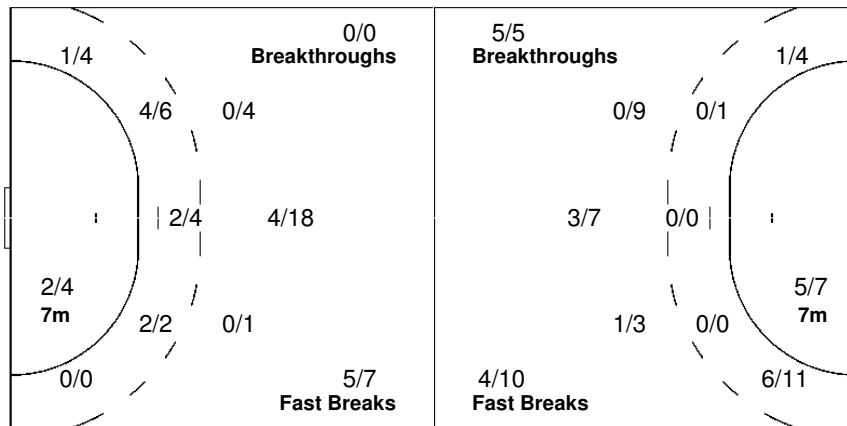

3-Missed 2-Missed

14 FILIPOVIC T.	15 VARLEC B.	18 MAVSAR T.	19 KOREN A.	20 KRHLIKAR L.
	0/1	0/2 2/2	1/1 1/2 2/2	0/1 0/1
		1/1	0/1 0/1	
	4/4	0/1	0/1	

1-Missed 2-Post 2-Blocked 1-Missed 1-Post 1-Missed 1-Blocked

Team

Offence

Defence

Goalkeepers

Goals / Shots

5/8	1/6	8/8
1/1	1/2	0/2
4/5	0/1	0/2

8-Missed 3-Post 3-Blocked

Saves / Shots

0/6	3/3	2/9
1/3	2/2	1/1
2/6	2/3	3/8

1 COLIC R.

0/4		2/5
1/3	1/1	1/1
2/4	1/2	2/6

16 SOBERL N.

0/2	3/3	0/4
	1/1	
0/2	1/1	1/2

Legend:

G/S Goals / Shots	% Efficiency	6m 6-metre Shots	7m 7-metre Shots	9m 9-metre Shots
S/S Saves / Shots	Wing Wing Shots	FB Fast Breaks	BT Breakthroughs	EX Exclusions
AS Assists	TF Technical Faults	ST Steals	BS Blocked Shots	TP Time Played
YC Yellow Cards	RC Red Cards	n/a not applicable	2Min 2 Minute Suspensions	