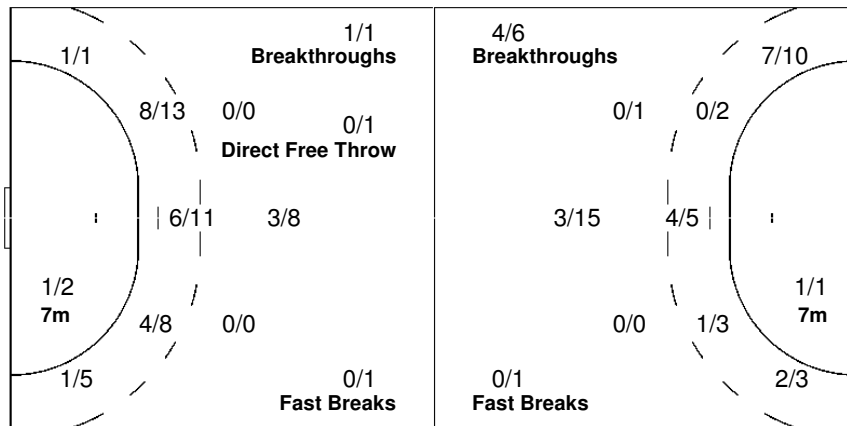

Vinica

XVI Women's Junior World Championship 2008

SAT 26 JUL 2008
19:00

Preliminary Round - Group D

Match No: 36
Spectators: 700

Match Team Statistics

TPE 22 - 25 ARG
(9 - 12) (13 - 13)

Referees: RAKYTINA T. (UKR) / TKACHUK I. (UKR)

ARG - Argentina

Shots Distribution

Players

Goals / Shots

2 SALA N.	3 CAILLABET C.	4 AGUIRRE TENENBAUN N.	6 ROSES C.	7 PEPE A.	8 BELOTTI A.	9 MENDOZA L.
1/1	0/2	0/2 0/1	1/2 1/2			1/1 1/1
						1/3 7/7
				1-Missed	2-Missed	3-Missed 1-Blocked

10 CRIVELLI V.	11 MENA A.	13 ALMERARES V.	14 SALVADO L.	15 KUNSCHEK M.
1/3 1/3	1/1 1/1		1/1 0/1	1/1 3/3
			1-Missed	1-Missed 1-Post

Team	Offence	Defence	Goalkeepers
Goals / Shots			Saves / Shots

	1/1	4/4
	6/17	14/19
8-Missed	1-Post	1-Blocked

0/3		0/1
4/6		3/4
4/12	1/1	1/8

1 BORDON N.		
0/3		0/1
4/6		3/4
4/12	1/1	1/8

16 JAUREGUI C.		

Legend:

G/S Goals / Shots	% Efficiency	6m 6-metre Shots	7m 7-metre Shots	9m 9-metre Shots
S/S Saves / Shots	Wing Wing Shots	FB Fast Breaks	BT Breakthroughs	EX Exclusions
AS Assists	TF Technical Faults	ST Steals	BS Blocked Shots	TP Time Played
YC Yellow Cards	RC Red Cards	n/a not applicable	2Min 2 Minute Suspensions	
+ 2 Minute + 2 Minute Suspensions