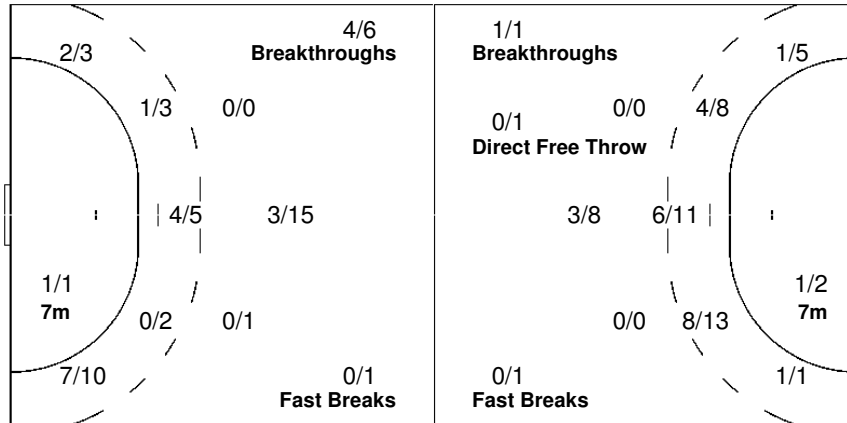

Team

Offence

Defence

Goalkeepers

Goals / Shots

3/3		1/1
2/6		1/4
8/12	0/1	7/8
7-Missed	2-Post	3-Blocked

Saves / Shots

	0/1	0/4
	11/17	5/19