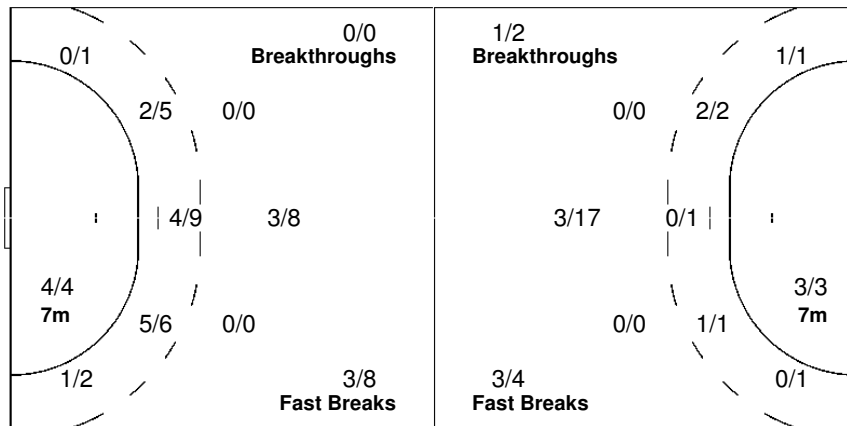

0/2	0/1
3/5	3/3
0/3	2/8

1 AGUAS RONDA A.

0/2	
1/1	
	1/5

16 CASTELLANOS SOANEZ M.

	0/1
2/4	3/3
0/3	1/3

Legend:

G/S Goals / Shots	% Efficiency	6m 6-metre Shots	7m 7-metre Shots	9m 9-metre Shots
S/S Saves / Shots	Wing Wing Shots	FB Fast Breaks	BT Breakthroughs	EX Exclusions
AS Assists	TF Technical Faults	ST Steals	BS Blocked Shots	TP Time Played
YC Yellow Cards	RC Red Cards	n/a not applicable	2Min 2 Minute Suspensions	
+ 2 Minute + 2 Minute Suspensions				