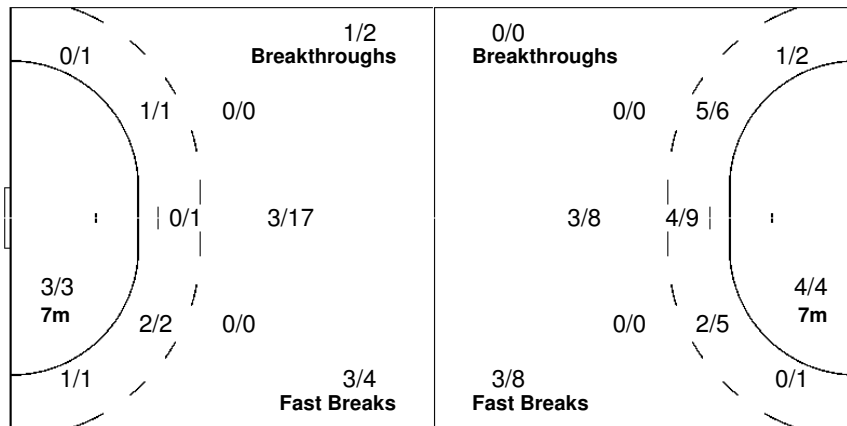

Team

Offence

Defence

Goalkeepers

Goals / Shots

2/2	1/1
2/5	0/3
3/3	6/8
4-Missed	1-Post
	5-Blocked

Saves / Shots

	0/1
0/4	10/14
	4/15
	0/2