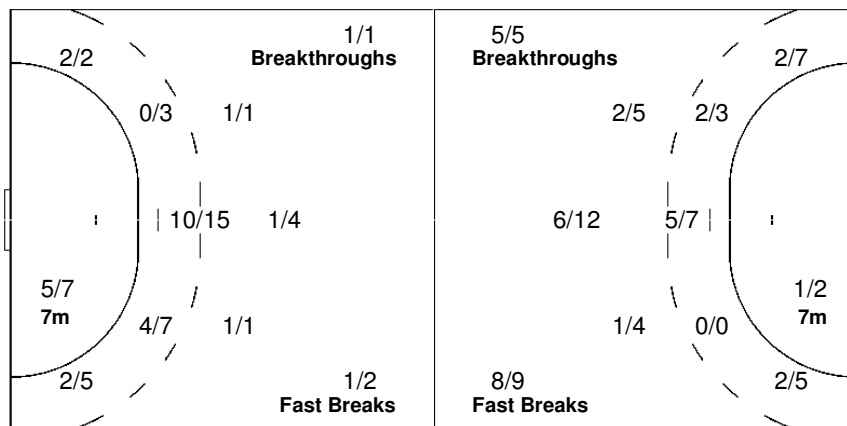

Goals / Shots

4/5	0/1	8/9
6/8	0/7	6/6
3/3		1/1

4-Missed 1-Post 3-Blocked

Saves / Shots

0/3	1/3	0/7
2/2	3/3	0/4
2/7	0/1	2/14

1 TAIRA S.

		0/1
1/3		0/2

12 HASHIMOTO C.