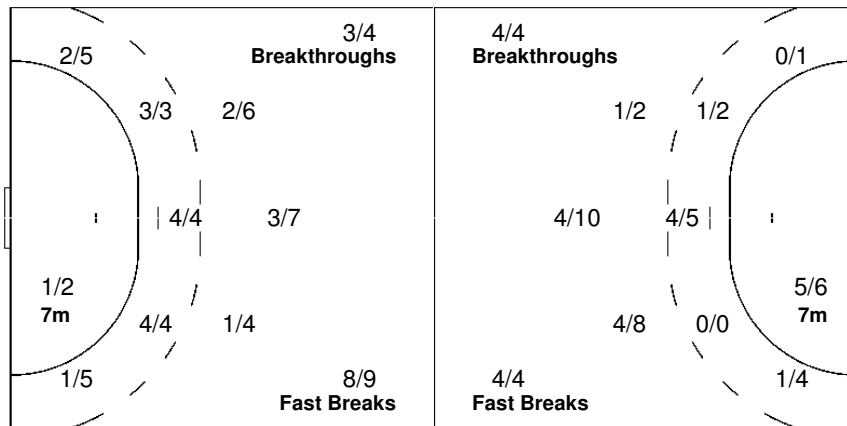

Skopje

XVI Women's Junior World Championship 2008

FRI 25 JUL 2008
21:00

Preliminary Round - Group A

Match No: 29
Spectators: 200

Match Team Statistics

ISL 28 - 32 ROU
(13 - 15) (15 - 17)

Referees: GUBICA M. (CRO) / MILOSEVIC B. (CRO)

ROU - Romania

Shots Distribution

Players

Goals / Shots

2 PIRVUT A.	3 DINCA E.	4 BABEANU D.	5 BRINZAN D.	6 IVANCU A.	8 MARIN L.	14 BRATU A.
0/1	1/1 1/2	1/3 2/2	2/2 1/1	3/3	2/2 0/1 2/2	1/1 0/1 2/3 0/1
	1-Post	1-Blocked			1-Post 1-Blocked	

15 CIRSTEA O.	17 OLTEAN I.	18 TUDOR N.	22 PATULEANU M.	23 TACALIE G.
			1/1	0/1 5/5
	0/1			2-Missed

Team	Offence	Defence	Goalkeepers
Goals / Shots			Saves / Shots

5/7	0/1	5/6
0/2	0/4	2/3
10/11	1/2	9/11
2-Missed	2-Post	2-Blocked

2/4		0/6
2/2	1/1	2/2
2/12	0/1	1/10

1 SINTAMAREAN L.

1/2		0/4
2/2	1/1	1/1
2/9	0/1	0/6

12 SUBA V.

1/2		0/2
		1/1
0/3		1/4

Legend:	% Efficiency	6m 6-metre Shots	7m 7-metre Shots	9m 9-metre Shots
G/S Goals / Shots	Wing Wing Shots	FB Fast Breaks	BT Breakthroughs	EX Exclusions
S/S Saves / Shots	TF Technical Faults	ST Steals	BS Blocked Shots	TP Time Played
AS Assists	RC Red Cards	n/a not applicable	2Min 2 Minute Suspensions	
YC Yellow Cards				
+ 2 Minute + 2 Minute Suspensions