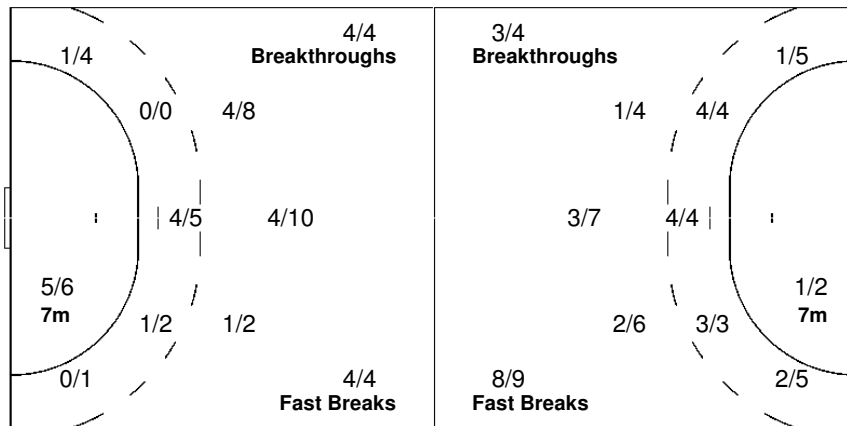

Skopje

XVI Women's Junior World Championship 2008

FRI 25 JUL 2008
21:00

Preliminary Round - Group A

Match No: 29
Spectators: 200

Match Team Statistics

ISL 28 - 32 ROU
(13 - 15) (15 - 17)

Referees: GUBICA M. (CRO) / MILOSEVIC B. (CRO)

ISL - Iceland

Shots Distribution

Players

Goals / Shots

2 KNUTSDOTTIR K.			3 STEFANSDOTTIR P.			5 HALLDORSDOTTIR J.			7 EINARSDOTTIR S.			8 SIGURDARDOTTIR S.			9 PALSDDOTTIR A.			10 JONSDOTTIR R.		
1/1			0/1					1/1									1/1	1/1		2/2
	0/1	0/1			0/1															
1/1		3/3	2/2		1/1					1/1		1/1					1/1	4/6		0/1
												1-Missed 2-Post			3-Missed					
11 PORGEIRSDOTTIR H.			14 JONSDOTTIR A.			15 SKULADOTTIR R.			17 SIGURDARDOTTIR S.			18 EINARSDOTTIR H.								
0/1					2/2															
			0/2																	
1/1		2/2	1/1		1/1									1/1						
1-Blocked 1-Missed																				

Team

Offence

Defence

Goalkeepers

Goals / Shots

2/4		6/6
0/2	0/1	0/2
10/12	1/1	9/10

5-Missed 2-Post 1-Blocked

Saves / Shots

2/7	1/1	1/6
2/2	4/4	1/3
1/11	1/2	2/11

1 MARIASDOTTIR G.

2/7	1/1	1/6
2/2	4/4	1/3
1/11	1/2	2/11

16 RAGNARSDOTTIR O.