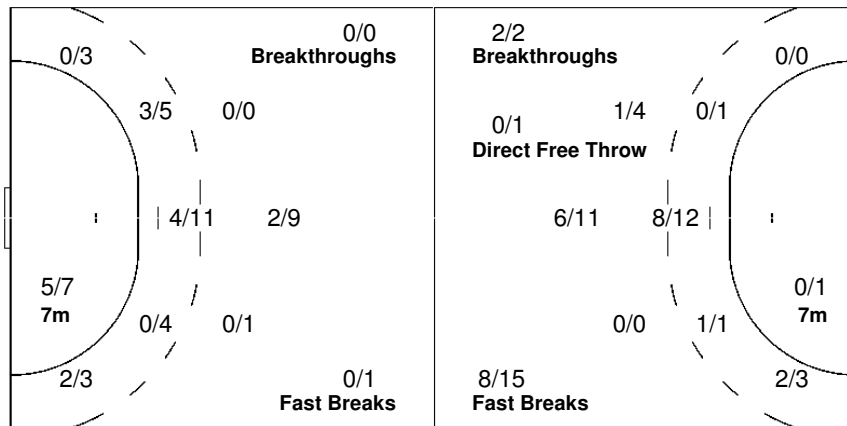

Team

Offence

Defence

Goalkeepers

Goals / Shots

	1/2	
1/1	9/21	2/6
1/1		2/2

7-Missed 1-Post 3-Blocked

Saves / Shots

0/1	3/4	0/3
7/12	1/1	2/3
0/11	1/2	0/5

1 BORDON N.

0/1	3/4	0/3
7/12	1/1	2/3
0/11	1/2	0/5

16 JAUREGUI C.

Legend:

G/S Goals / Shots	% Efficiency	6m 6-metre Shots	7m 7-metre Shots	9m 9-metre Shots
S/S Saves / Shots	Wing Wing Shots	FB Fast Breaks	BT Breakthroughs	EX Exclusions
AS Assists	TF Technical Faults	ST Steals	BS Blocked Shots	TP Time Played
YC Yellow Cards	RC Red Cards	n/a not applicable	2Min 2 Minute Suspensions	
+ 2 Minute + 2 Minute Suspensions				