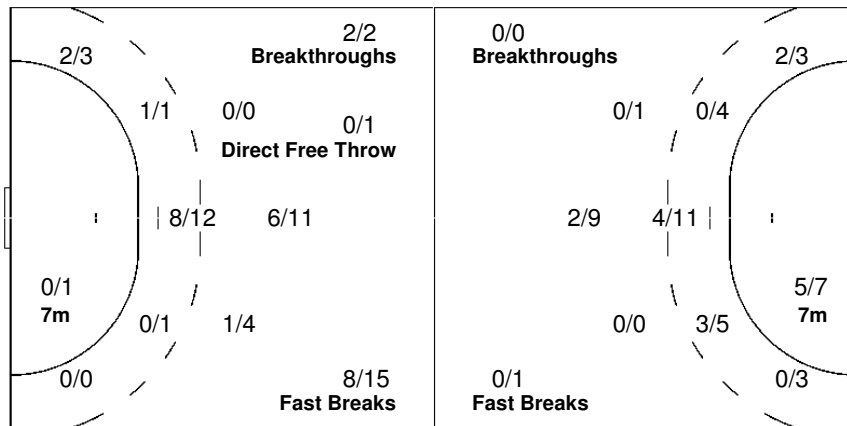

13 DANCETTE B.	15 BOUCHON L.	17 BERNARDOT C.	19 DOS REIS R.	20 DEROIN A.
1/1	0/1	0/1	0/1	1/1
1/1	0/1	0/3	1/1	2/2
	1-Missed	1-Missed	1-Post	1-Post

Team

Offence

Defence

Goalkeepers

Goals / Shots

1/1	1/4	3/3
5/12	0/1	1/3
11/11	1/2	5/5
5-Missed	3-Post	1-Blocked