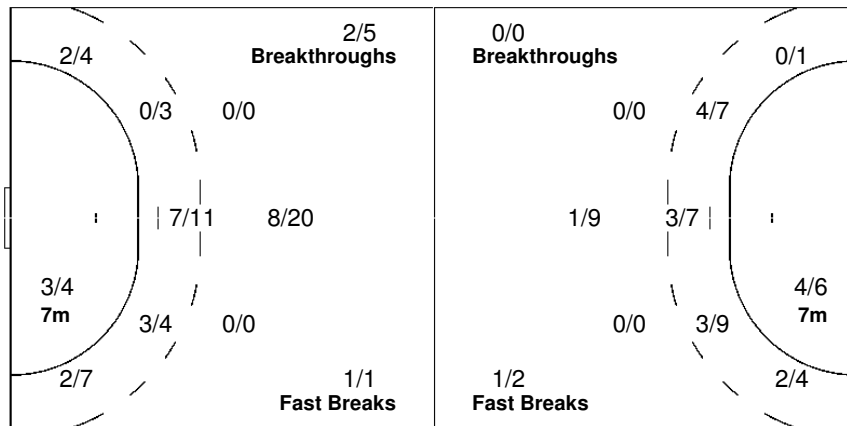

Vinica

XVI Women's Junior World Championship 2008

THU 24 JUL 2008
19:00

Preliminary Round - Group D

Match No: 24
Spectators: 600

Match Team Statistics

TPE 28 - 18 ALG
(14 - 6) (14 - 12)

Referees: RAKYTINA T. (UKR) / TKACHUK I. (UKR)

TPE - Chinese Taipei

Shots Distribution

Players

Goals / Shots

2 KUAN-HUA L.

1/1		
1/1	0/1	
	1/1	

1-Missed

3 YI-CHI K.

	0/2	0/1
	0/1	

1-Blocked 2-Missed

5 YI-CHING H.

1-Blocked

6 YU-TUNG T.

1/1	0/2	
1/2		1/1
2/2	1/1	1/1

1-Missed

7 YUN-CHIA W.

	0/1	2/3
		1/1

8 CHIH-HSUAN C.

9 YU-TING T.

	1/1	1/1
1/1	0/2	
		2/2

10 TZU-HAN C.

0/2	0/1	

11 HSIN-YING W.

	0/1	

13 LI-PING H.

15 YU-TING C.

1/1	0/2	5/5
0/1	0/1	1/1
		3/3

1-Missed 2-Post 2-Blocked

Team

Goals / Shots

3/3	1/6	6/6
3/7	0/8	4/6
2/3	2/2	7/7

5-Missed 2-Post 4-Blocked

Offence