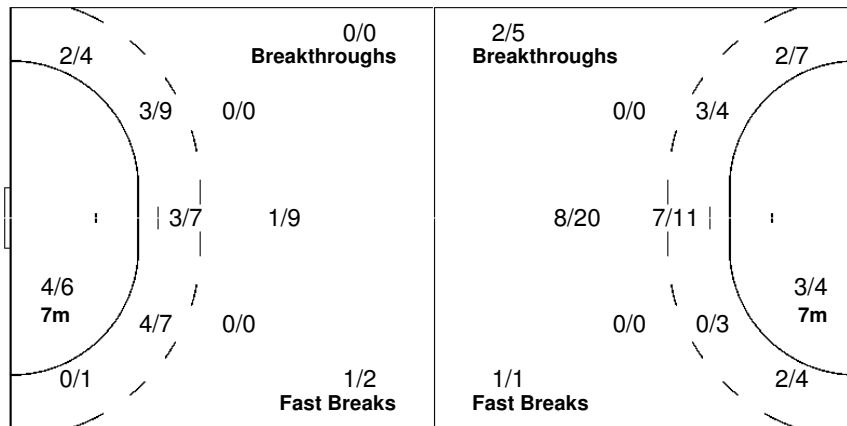

Team

Offence

Defence

Goalkeepers

Goals / Shots

	1/4	
4/5	7/16	5/11
		1/1
3-Missed	3-Post	2-Blocked

Saves / Shots

0/3	5/6	0/6
4/7	8/8	2/6
1/3	0/2	0/7