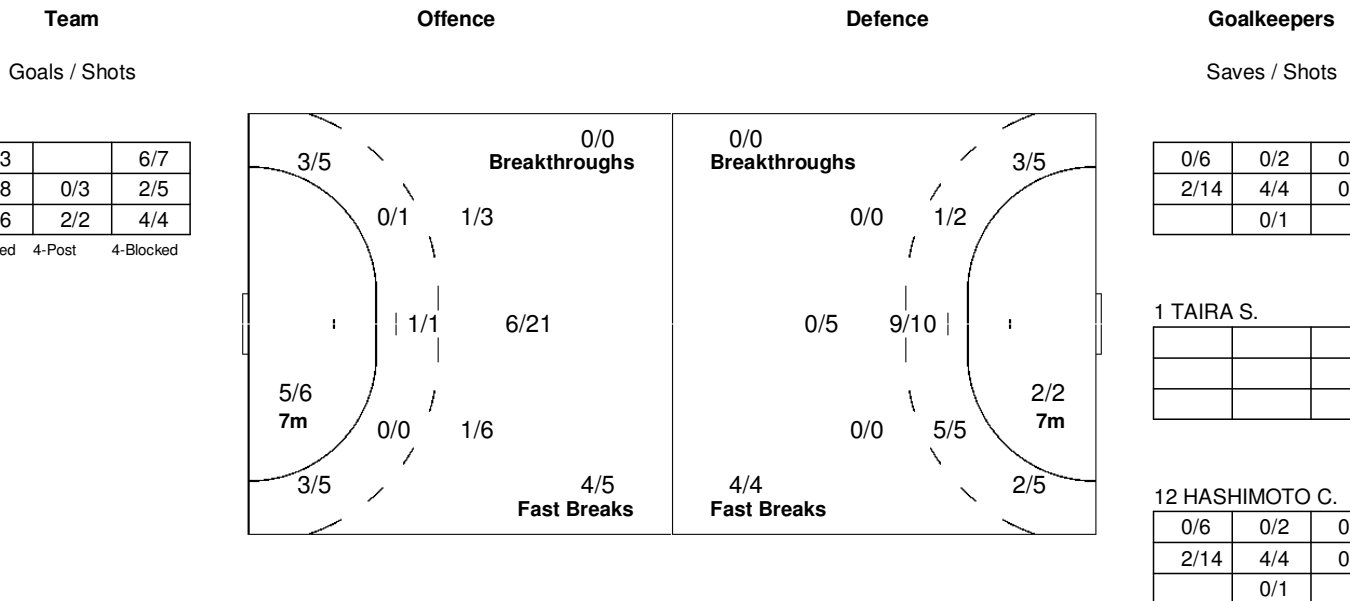

Legend:	% Efficiency	6m 6-metre Shots	7m 7-metre Shots	9m 9-metre Shots
G/S Goals / Shots	Wing Wing Shots	FB Fast Breaks	BT Breakthroughs	EX Exclusions
S/S Saves / Shots	TF Technical Faults	ST Steals	BS Blocked Shots	TP Time Played
AS Assists	RC Red Cards	n/a not applicable	2Min 2 Minute Suspensions	
YC Yellow Cards				
+ 2 Minute + 2 Minute Suspensions				