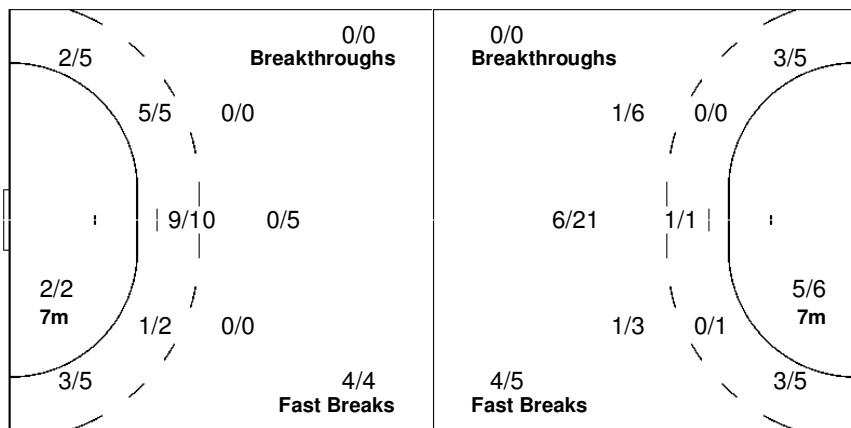

Team

Offence

Defence

Goalkeepers

Goals / Shots

Saves / Shots

6/6	2/2	4/4
12/14	0/4	1/1
	1/1	

4-Missed 1-Post 1-Blocked