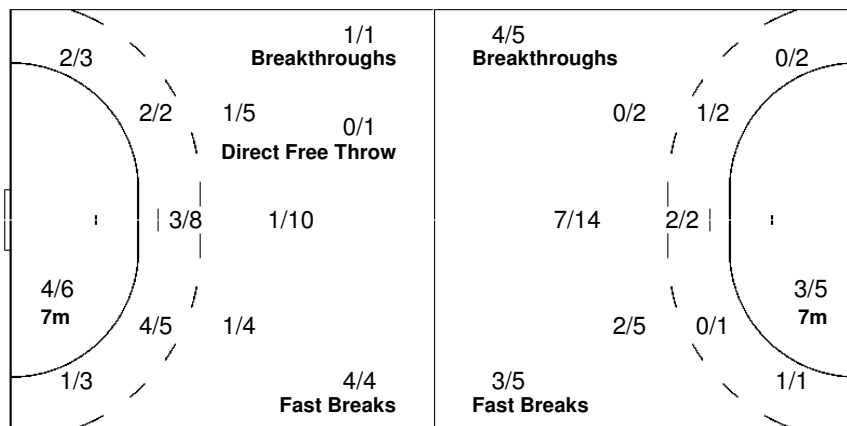

Team

Offence

Defence

Goalkeepers

Goals / Shots

3/5		4/6
1/4	0/3	1/6
7/9		8/10
1-Post 8-Blocked		

Saves / Shots

3/8	2/2	1/2
2/3	1/1	2/3
2/7	0/1	1/10