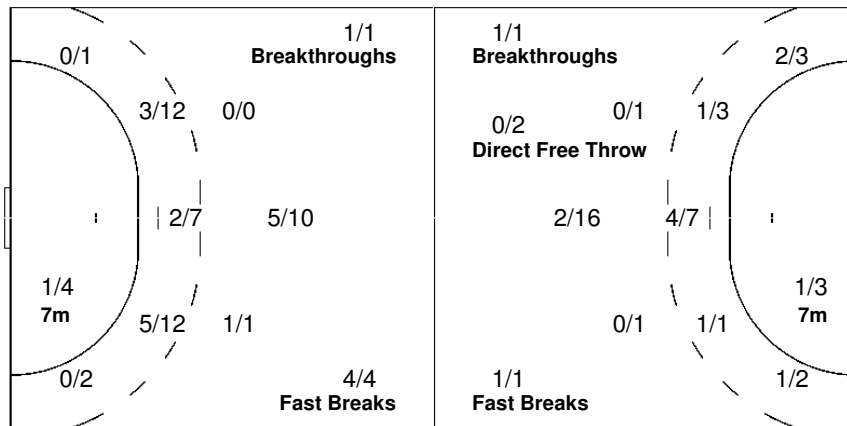

Team

Offence

Defence

Goalkeepers

Goals / Shots

	1/2	1/3
10/10	5/13	5/12
		0/1
6-Missed	5-Post	1-Blocked

Saves / Shots

	1/1	
7/9	2/2	0/3
0/1	1/5	1/5

1 AGUAS RONDA A.

16 CASTELLANOS SOANEZ M.

	1/1	
7/9	2/2	0/3
0/1	1/5	1/5

Legend:

G/S Goals / Shots	% Efficiency	6m 6-metre Shots	7m 7-metre Shots	9m 9-metre Shots
S/S Saves / Shots	Wing Wing Shots	FB Fast Breaks	BT Breakthroughs	EX Exclusions
AS Assists	TF Technical Faults	ST Steals	BS Blocked Shots	TP Time Played
YC Yellow Cards	RC Red Cards	n/a not applicable	2Min 2 Minute Suspensions	
+ 2 Minute + 2 Minute Suspensions				