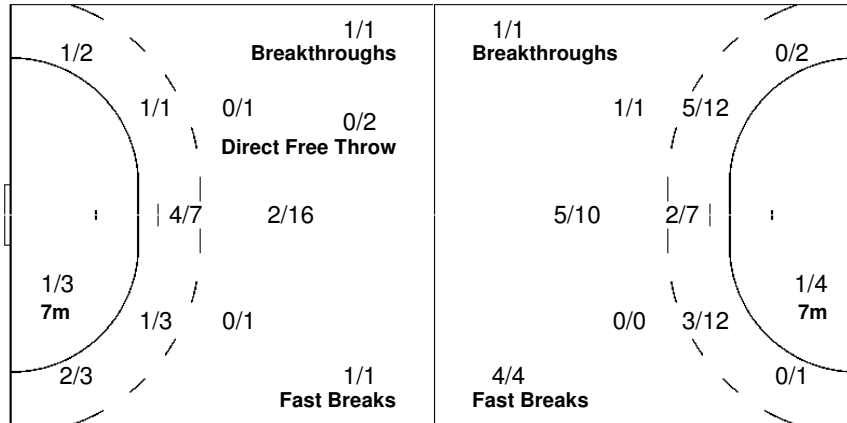

9 MENDOZA L.	10 CRIVELLI V.	11 MENA A.	13 ALMERARES V.	15 KUNSCHEK M.
	0/1			
		1/1		0/1
	1/1			
		1/1	1/1	
			1/1	1/1
				2/2
1-Missed		1-Post		

Team

Offence

Defence

Goalkeepers

Goals / Shots

	0/1	
2/9	0/2	3/3
1/1	4/5	4/5
9-Missed	4-Post	2-Blocked