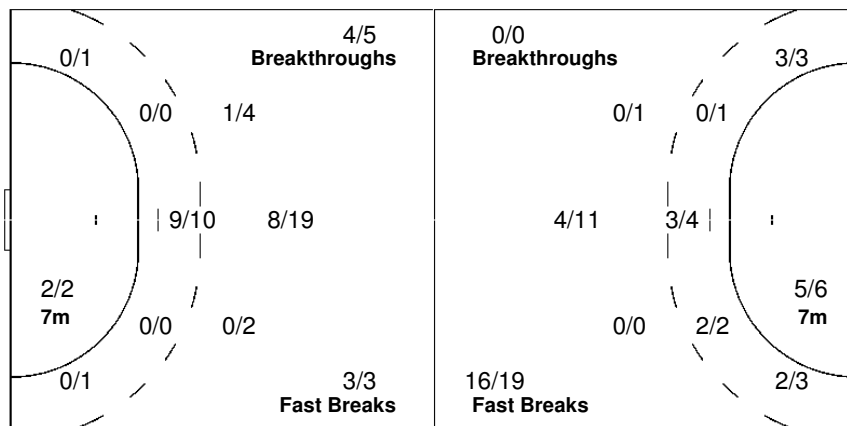

17 NIKOLOVSKA S.	18 ANCEVA A.	23 PETKOVSKA I.	77 BELMA B.	88 SERAFIMOVSKA M.
		1/2 2/3		
		0/1		
		1/2 3/4	0/1	
		2-Missed 1-Blocked	1-Blocked	

Team

Offence

Defence

Goalkeepers

Goals / Shots

2/3	1/4	4/6
0/1		0/1
6/6	4/7	10/11
4-Missed	1-Post	3-Blocked