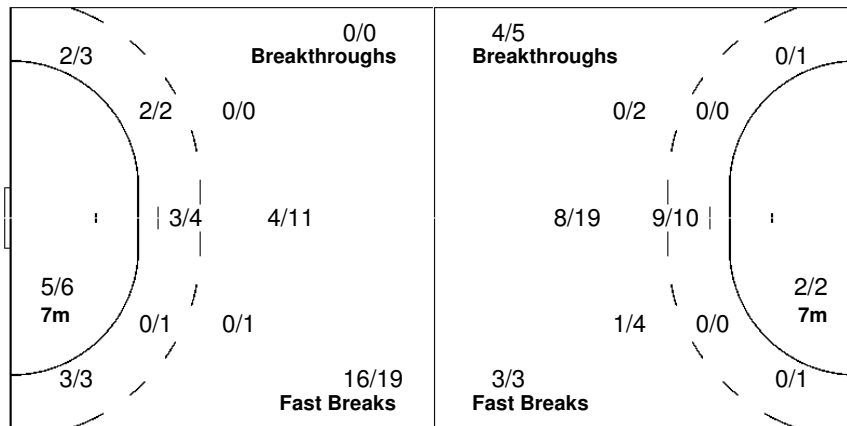

Ohrid

XVI Women's Junior World Championship 2008

WED 23 JUL 2008
21:00

Preliminary Round - Group C

Match No: 19
Spectators: 2.600

Match Team Statistics

MKD 27 - 35 KOR
(10 - 19) (17 - 16)

Referees: BIRCH A. (DEN) / STENRAND D. (DEN)

KOR - Korea

Shots Distribution

Players

Goals / Shots

2 YOUN A.	3 CHOE S.	4 SONG M.	6 NAM H.	8 JEONG S.	9 GWON H.	10 LEE S.
	1/1					0/1 1/1
		0/1	0/1	0/2	0/1 0/1	1/1
	1/1 1/1	1/1 2/2	1/1	2/2 1/1	1/1 2/3	1/1 4/4

1-Post

11 LEE M.	13 JOO K.	14 CHOI S.	17 JANG E.	19 WON M.
		1/1		1/1 0/1
	1/1	1/1	0/1	
	1/1 1/1	2/2 2/2	1/1	1/2 1/1

1-Post

Team

Offence

Defence

Goalkeepers

Goals / Shots

1/1	1/2	3/4
1/4	0/3	3/6
10/11		16/17

2-Post

Saves / Shots

1/3	3/4	2/6
1/1		1/1
0/6	3/7	1/11

12 JU H.

1/3	3/3	2/6
1/1		1/1
0/5	3/6	1/11

16 SHIN H.

	0/1	
0/1	0/1	

Legend:

G/S Goals / Shots	% Efficiency	6m 6-metre Shots	7m 7-metre Shots	9m 9-metre Shots
S/S Saves / Shots	Wing Wing Shots	FB Fast Breaks	BT Breakthroughs	EX Exclusions
AS Assists	TF Technical Faults	ST Steals	BS Blocked Shots	TP Time Played
YC Yellow Cards	RC Red Cards	n/a not applicable	2Min 2 Minute Suspensions	
+ 2 Minute + 2 Minute Suspensions