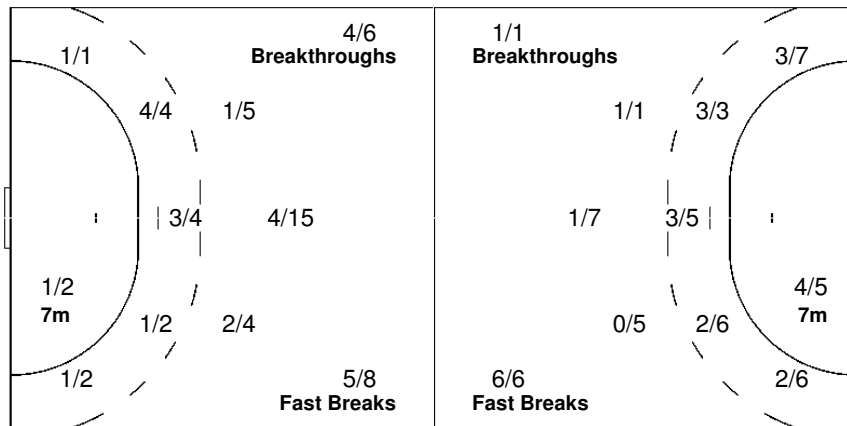

Skopje

XVI Women's Junior World Championship 2008

WED 23 JUL 2008
21:00

Preliminary Round - Group A

Match No: 17
Spectators: 200

Match Team Statistics

HUN 27 - 26 ROU
(14 - 12) (13 - 14)

Referees: ANDERSEN K. (NOR) / SODAL P. (NOR)

HUN - Hungary

Shots Distribution

Players

Goals / Shots

3 FEHER V.	4 TAMAS K.	7 TURCSANYI K.	8 KOVACSICS A.	9 SZOLOS P.	10 HORNYAK D.	11 LERANT V.
	0/1	0/1	0/1	1/1	1/3 3/3	1/1
			1/1 1/1		1/1 0/1	1/2
		1/1	2/5	2/2 2/2	1/1	0/1
			1-Missed		2-Post	1-Missed 1-Post 1-Blocked

13 DAJKA B.	14 KISFALUDY A.	17 DRAVAI G.	18 HORVATH B.	19 DEAKI D.
			0/1 2/3	2/2 2/2
			1/1 0/1	2/2
				2-Post 4-Blocked

Team

Offence

Defence

Goalkeepers

Goals / Shots

4/7	0/2	8/10
2/2		2/4
5/5	1/2	5/9
2-Missed	5-Post	5-Blocked

Saves / Shots

1/3	1/6	0/4
0/2	4/4	0/3
3/9	3/6	3/4

12 VIG V.

1/3	1/6	0/4
0/2	4/4	0/3
3/8	3/6	3/4

16 FUTAKI H.

0/1