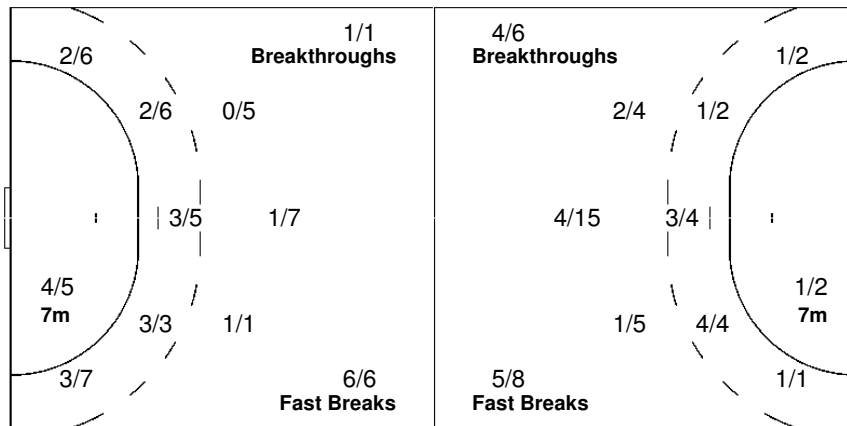

Skopje

XVI Women's Junior World Championship 2008

WED 23 JUL 2008
21:00

Preliminary Round - Group A

Match No: 17
Spectators: 200

Match Team Statistics

HUN 27 - 26 ROU
(14 - 12) (13 - 14)

Referees: ANDERSEN K. (NOR) / SODAL P. (NOR)

ROU - Romania

Shots Distribution

Players

Goals / Shots

2 PIRVUT A.			3 DINCA E.			4 BABEANU D.			5 BRINZAN D.			7 JOLDES R.			8 MARIN L.			14 BRATU A.		
0/1				2/2	3/3					2/2					1/1	1/1		1/1	0/1	
						1/1	0/1			0/1	1/1				1/1		1/1		0/1	
	2/2		1/2	1/1		2/3	0/2		0/1		1/2				3/3		0/1			
1-Post			1-Missed 1-Post			1-Post 1-Blocked						1-Post 3-Blocked								

15 CIRSTEA O.			17 OLTEAN I.			18 TUDOR N.			22 PATULEANU M.			23 TACALIE G.		
														1/1
					1/1								0/1	
					0/1					0/1				
									1-Post 1-Blocked					

Team

Offence

Defence

Goalkeepers

Goals / Shots

2/3	5/6	4/4
2/2	0/4	3/3
6/9	3/6	1/4

1-Missed 5-Post 5-Blocked

Saves / Shots

3/7	2/2	2/10
0/2		2/4
0/5	1/2	4/9

12 SUBA V.

3/5	1/1	1/7
0/1		1/3
0/3	1/2	1/3

16 NICA A.

0/2	1/1	1/3
0/1		1/1
0/2		3/6

Legend:

G/S Goals / Shots	% Efficiency	6m 6-metre Shots	7m 7-metre Shots	9m 9-metre Shots
S/S Saves / Shots	Wing Wing Shots	FB Fast Breaks	BT Breakthroughs	EX Exclusions
AS Assists	TF Technical Faults	ST Steals	BS Blocked Shots	TP Time Played
YC Yellow Cards	RC Red Cards	n/a not applicable	2Min 2 Minute Suspensions	
+ 2 Minute + 2 Minute Suspensions