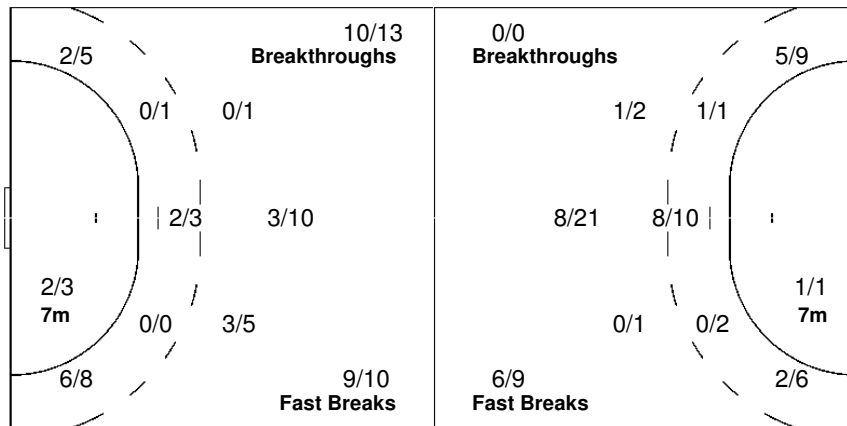

Ohrid

XVI Women's Junior World Championship 2008

TUE 22 JUL 2008
21:00

Preliminary Round - Group C

Match No: 15
Spectators: 300

Match Team Statistics

KOR 37 - 32 BRA
(22 - 9) (15 - 23)

Referees: GUSEVA V. (RUS) / VARTANYAN S. (RUS)

KOR - Korea

Shots Distribution

Players

Goals / Shots

2 YOUN A.			3 CHOE S.			4 SONG M.			6 NAM H.			8 JEONG S.			9 GWON H.			10 LEE S.		
1/1								0/1							1/1		2/2			
					0/1						0/1									0/1
			1/3		4/4				2/3	3/3	2/3		0/1		2/3	1/1	2/2	2/2		3/3
			1-Post															1-Missed		
11 LEE M.			13 JOO K.			14 CHOI S.			17 JANG E.			19 WON M.								
			1/1		2/2							0/1		0/1						
														0/1						
			1/2		2/2	0/1		1/1				1/2	1/1	2/2						
			1-Blocked						1-Blocked 2-Missed											

Team

Offence

Defence

Goalkeepers

Goals / Shots

3/4		4/6
		0/4
9/16	5/6	16/17

3-Missed 1-Post 2-Blocked

Saves / Shots

0/6	1/3	3/9
6/9	2/2	5/8
1/9		0/4

12 JU H.

0/1	0/1	0/3
1/1	1/1	2/2
1/4		0/1

16 SHIN H.

0/5	1/2	3/6
5/8	1/1	3/6
0/5		0/3