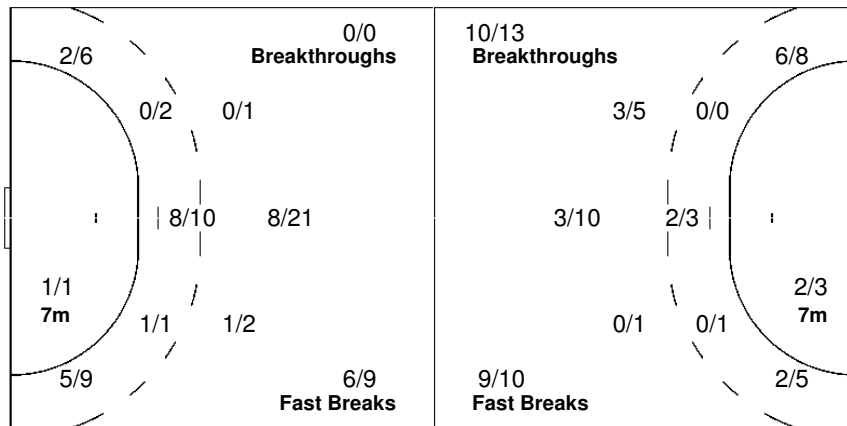

Ohrid

XVI Women's Junior World Championship 2008

TUE 22 JUL 2008
21:00

Preliminary Round - Group C

Match No: 15
Spectators: 300

Match Team Statistics

KOR 37 - 32 BRA
(22 - 9) (15 - 23)

Referees: GUSEVA V. (RUS) / VARTANYAN S. (RUS)

BRA - Brasil

Shots Distribution

Players

Goals / Shots

2 LOPES J.	3 DUARTE T.	4 ROCHA S.	6 DE FREITAS J.	7 VAZ F.	9 LADEIA A.	10 ALENCAR P.
	1/1	3/3	0/1		4/6	
		1/2	0/1		1/3	0/1
	1/1	2/2	2/2		1/1	1/1
	1-Missed	1-Post		1-Missed	2-Missed	1-Post
11 TERENCE A.	13 GARCIA N.	14 OLIVEIRA M.	15 ANDRADE A.	18 FRANCA F.		
	1/1		1/1	1/1		
1/2	0/1		0/1	0/1	0/1	0/1
	1/1		1/1	1/1		
	1-Missed		2-Post	1-Blocked	1-Missed	

Team

Offence

Defence

Goalkeepers

Goals / Shots

6/6	2/3	6/9
3/9	0/2	3/8
8/9		4/4

7-Missed 4-Post 1-Blocked

Saves / Shots

1/4		2/6
		4/4
7/16	1/6	1/17

1 OLIVEIRA M.

		2/5
		2/2
0/2		1/11

12 PALMEIRA G.

1/4		0/1
		2/2
7/14	1/6	0/6

Legend:

G/S Goals / Shots	% Efficiency	6m 6-metre Shots	7m 7-metre Shots	9m 9-metre Shots
S/S Saves / Shots	Wing Wing Shots	FB Fast Breaks	BT Breakthroughs	EX Exclusions
AS Assists	TF Technical Faults	ST Steals	BS Blocked Shots	TP Time Played
YC Yellow Cards	RC Red Cards	n/a not applicable	2Min 2 Minute Suspensions	
+ 2 Minute + 2 Minute Suspensions