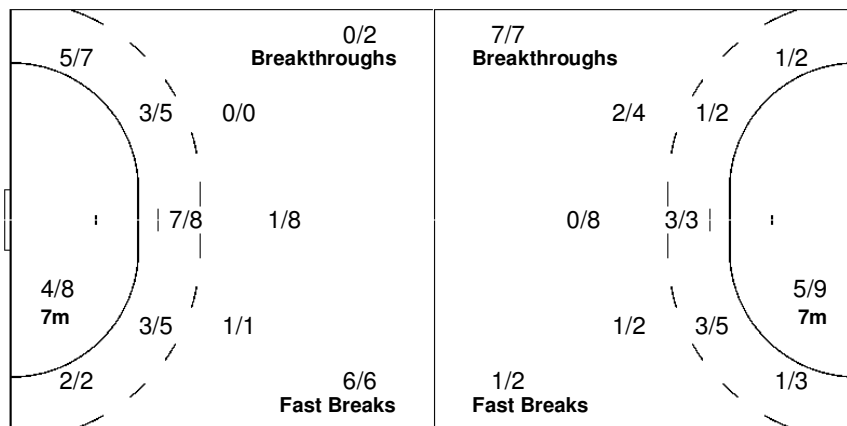

Team

Offence

Defence

Goalkeepers

Goals / Shots

2/2	0/1	3/3
11/17	0/4	10/12
3/3		3/3

3-Missed 4-Post

Saves / Shots