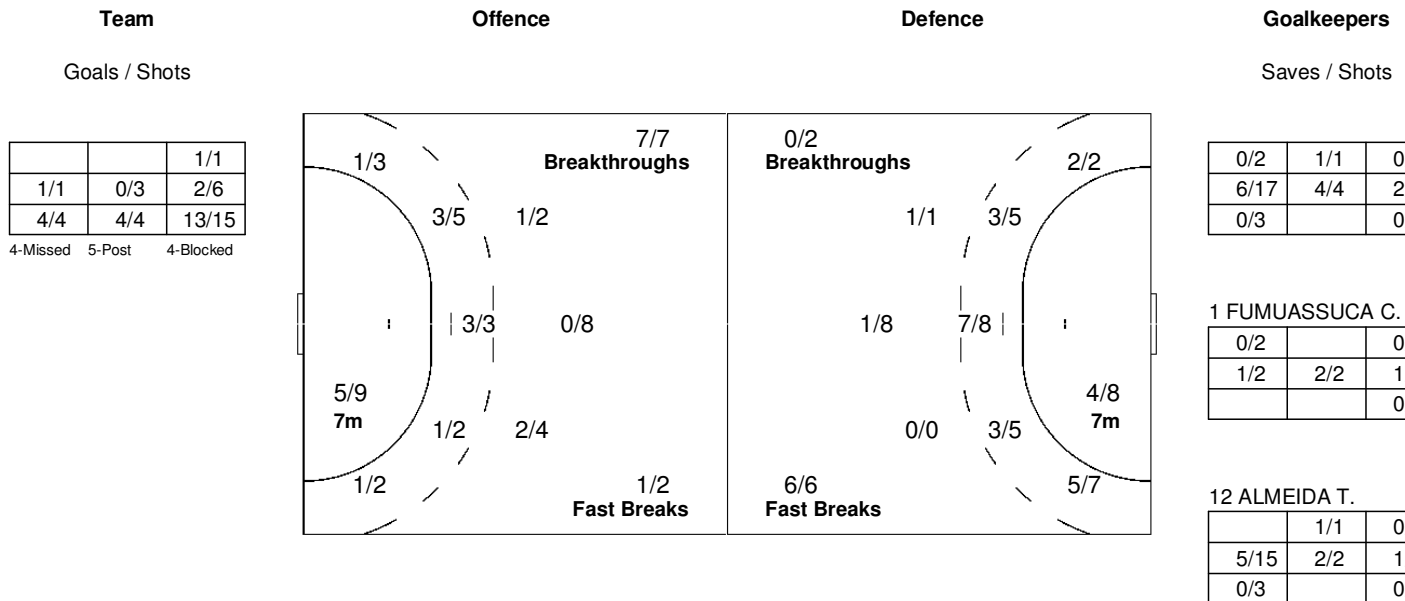

Gevgelija

XVI Women's Junior World Championship 2008

TUE 22 JUL 2008
21:00

Preliminary Round - Group B

Match No: 14
Spectators: 600

Match Team Statistics

DEN 32 - 25 ANG
(16 - 17) (16 - 8)

Referees: NACHEVSKI G. (MKD) / NIKOLOV S. (MKD)

ANG - Angola

Shots Distribution

Players

Goals / Shots

2 COSTA V.	3 QUITONGO R.	4 CALITANGUI I.	5 FEJO T.	6 VARELA M.	7 LUIS M.	8 CASIMIRO DOS SANTOS M.
				1/1	0/2	
	2/2	1/1		4/5		0/1 1/1
						1/1 3/4

1-Post

9 CARLOS L.	10 MUNGONGO D.	13 VIEGAS DOS SANTOS J.	14 GUIALO I.	15 DOS SANTOS I.
				0/1
2/2	2/2 1/1 1/1			
1-Missed 2-Post	2-Blocked		1-Missed	1-Missed

Legend:	% Efficiency	6m 6-metre Shots	7m 7-metre Shots	9m 9-metre Shots
G/S Goals / Shots	Wing Wing Shots	FB Fast Breaks	BT Breaktroughs	EX Exclusions
S/S Saves / Shots	TF Technical Faults	ST Steals	BS Blocked Shots	TP Time Played
AS Assists	RC Red Cards	n/a not applicable	2Min 2 Minute Suspensions	
YC Yellow Cards	+ 2 Minute + 2 Minute Suspensions