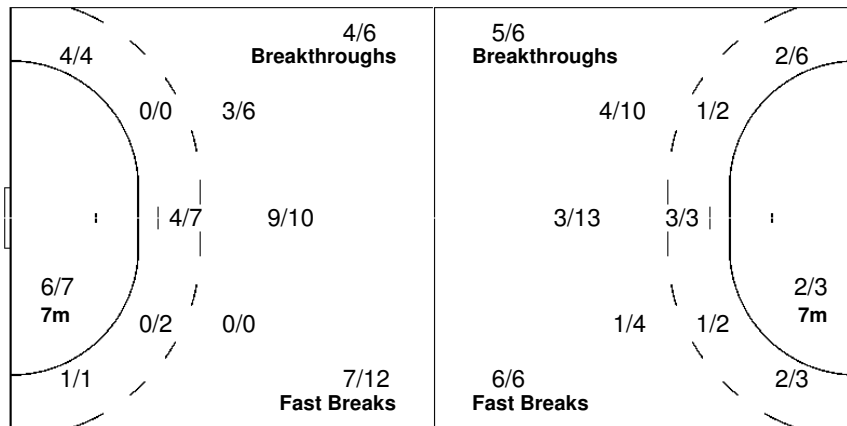

Team

Offence

Defence

Goalkeepers

Goals / Shots

3/3		1/2
5/8	0/1	2/8
9/9	1/1	17/17
4-Missed	1-Post	1-Blocked

Saves / Shots

0/1	1/4	2/6
1/3		2/2
2/8	5/9	2/12

1 MONZ A.

	1/1	
0/1		1/1
2/5	1/1	1/7

12 HERRMANN M.

0/1	0/3	2/6
1/2		1/1
0/3	4/8	1/5

Legend:

G/S Goals / Shots	% Efficiency	6m 6-metre Shots	7m 7-metre Shots	9m 9-metre Shots
S/S Saves / Shots	Wing Wing Shots	FB Fast Breaks	BT Breakthroughs	EX Exclusions
AS Assists	TF Technical Faults	ST Steals	BS Blocked Shots	TP Time Played
YC Yellow Cards	RC Red Cards	n/a not applicable	2Min 2 Minute Suspensions	
+ 2 Minute + 2 Minute Suspensions				