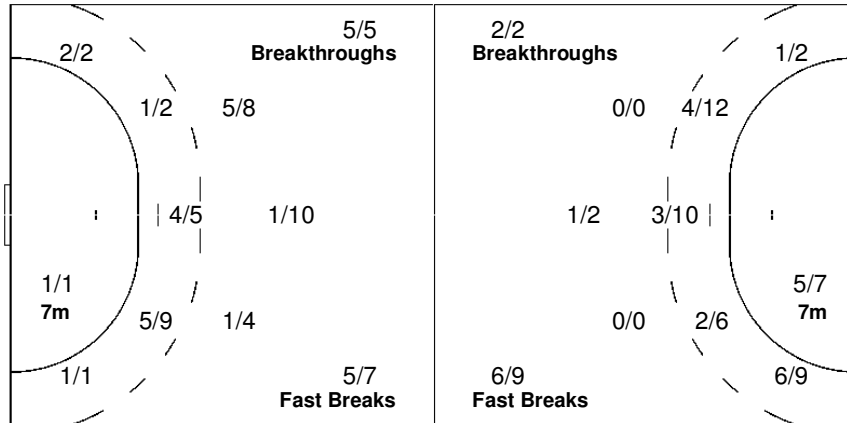

Team

Offence

Defence

Goalkeepers

Goals / Shots

5/5	1/1	7/7
	0/2	6/10
2/2	0/1	10/14
5-Missed	4-Post	3-Blocked

Saves / Shots

1/11		0/5
9/20	4/4	1/3
0/1	1/2	

1 PEROVIC I.

1/8		0/5
8/16	4/4	1/3
0/1	1/2	

16 POPOVIC B.

0/3		
1/4		

Legend:

G/S Goals / Shots	% Efficiency	6m 6-metre Shots	7m 7-metre Shots	9m 9-metre Shots
S/S Saves / Shots	Wing Wing Shots	FB Fast Breaks	BT Breakthroughs	EX Exclusions
AS Assists	TF Technical Faults	ST Steals	BS Blocked Shots	TP Time Played
YC Yellow Cards	RC Red Cards	n/a not applicable	2Min 2 Minute Suspensions	
+ 2 Minute + 2 Minute Suspensions				