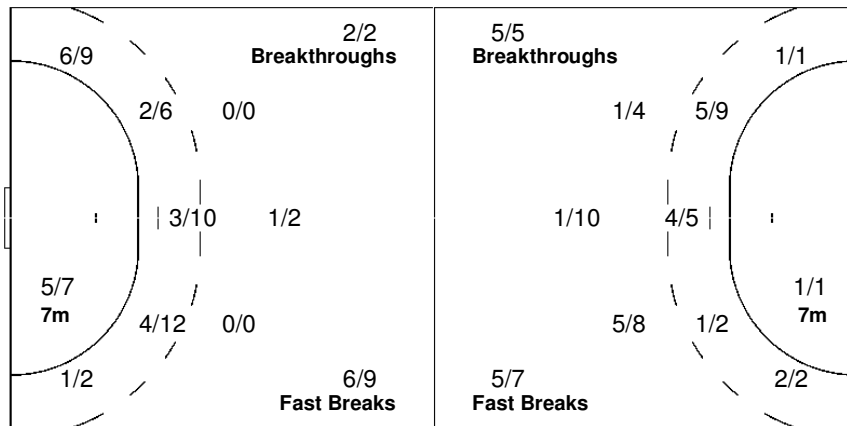

Saves / Shots

0/5	0/1	0/7
	2/2	4/10
0/2	1/1	4/14

1 TAIRA S.

0/1		0/2
		0/1
		2/4

12 HASHIMOTO C.

0/4	0/1	0/5
	2/2	4/9
0/2	1/1	2/10

Gevgelija

XVI Women's Junior World Championship 2008TUE 22 JUL 2008
19:00