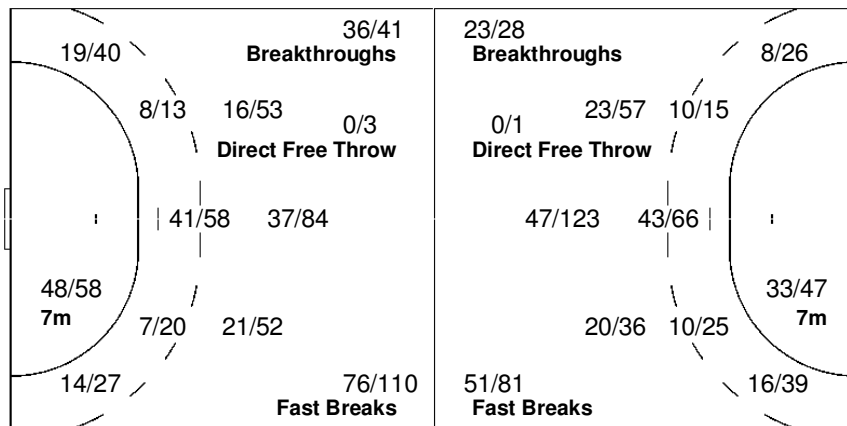

XVIII Women's World Championship 2007

Cumulative Statistics

ROU - Romania AFTER 10 MATCHES

Shots Distribution

Players

Goals / Shots

2 MAIER R			3 GATZEL R			4 BARSAN F			5 IVAN R			6 BALINT C			7 OLTEANU - NECHITA			8 NEAGU C		
3/5	6/7	4/5		1/2									1/1		2/2	2/4	4/4	2/3	3/6	5/7
3/4	0/4	9/17									0/1	0/1			3/7		0/3	5/5	1/6	1/3
14/17	7/8	14/17							1/1	1/1	1/1	1/2	1/1	3/3	9/12	5/6	2/3	5/9	3/4	7/9

4-Missed 5-Post 1-Post 3-Post 7-Missed 1-Post 1-Blocked 4-Missed 4-Post 6-Blocked

9 BRADEANU A			10 STANCA - GALCA I			11 VADINEANU C			14 LUCA S			18 MAIROSU A			19 BESE V			99 LECUSANU G		
3/4	2/4	2/2	5/6	3/5	7/8	1/1	1/1	1/1	3/4			0/1	1/1	6/8	1/1	1/2	7/7	2/2	2/2	3/3
1/2	0/2	3/4	5/6	0/3	6/8	2/2			1/5	0/1	1/1	0/5	0/2	5/9	2/3	1/3	1/4	2/2	1/2	4/6
2/3	4/4	1/1	10/14	8/11	7/8	1/3	2/3		4/8	1/2	8/9	13/18	6/9	13/15	2/4	1/3	10/14	3/3	3/4	9/11

3-Missed 1-Post 2-Blocked 1-Missed 2-Post 1-Post 1-Blocked 2-Missed 2-Post 10-Blocked 7-Missed 4-Post 6-Blocked 1-Missed 4-Post 1-Missed 1-Post 2-Blocked

Team

Offence

Defence

Goalkeepers

Goals / Shots

Saves / Shots

22/29	23/35	39/45
24/42	3/23	30/56
65/94	42/56	75/91

30-Missed 29-Post 28-Blocked

17/38	8/28	17/44
28/50	14/18	24/48
19/93	13/33	17/89

1 PASLARU L		
2/6	2/6	3/8
7/11	1/2	2/7
4/15	1/4	2/24

12 TOLNAI T		
4/8	0/3	3/7
5/7	4/5	5/10
2/20	2/8	3/18