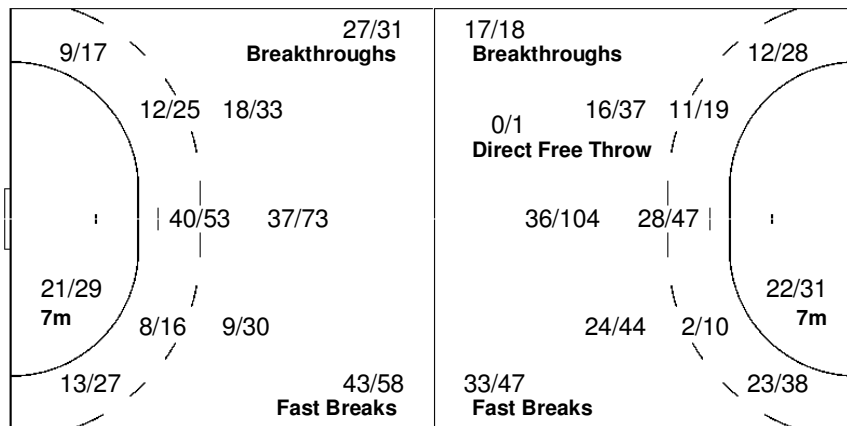

13 HORVAT L			14 PASICNIK S			15 PENEZIC A			18 LOVRIC I			19 ZEBIC M			23 FRANIC K		
4/4			4/5	1/1	1/1	2/2	1/1	2/2	3/3	1/2	1/1	1/1	4/4	3/3	2/2	1/1	2/2
2/3		1/3	4/10	2/3	8/9	1/5	1/3	4/8	5/7	0/2	1/2			4/6	3/5	1/1	2/3
1/2	1/1	0/1	11/12	2/3	8/11	5/6	1/1	9/11	7/7	0/1	4/6	0/1	3/5	4/5	8/8	1/3	5/5
2-Missed 2-Post 6-Blocked 4-Missed 3-Post 4-Blocked			4-Missed 2-Post 2-Blocked 2-Missed			1-Missed 3-Post			2-Post 1-Blocked								

Team

Offence

Defence

Goalkeepers

Goals / Shots

Saves / Shots

27/29	18/20	13/16
24/50	4/14	29/46
54/65	17/27	51/65

21-Missed 20-Post 17-Blocked

5/28	6/14	11/31
22/36	12/15	17/42
10/68	11/34	15/65

1 GRUBISIC J		
4/18	3/8	9/21
15/27	9/10	14/36
6/42	8/28	10/37

12 KRIZANAC A		

16 JELCIC I		
1/10	3/6	2/10
7/9	3/5	3/6
4/26	3/6	5/28

Legend:			
G/S Goals / Shots	% Efficiency	6m 6-metre Shots	7m 7-metre Shots
S/S Saves / Shots	Wing Wing Shots	FB Fast Breaks	BT Breakthroughs
AS Assists	TF Technical Faults	ST Steals	BS Blocked Shots
YC Yellow Cards	RC Red Cards	n/a not applicable	PL Placement
PR Preliminary Round	QF Quarterfinal	SF Semifinal	GM Gold Medal Match
2Mir 2 Minute Suspensions	DSQ Disqualified		EX Exclusions
			TP Time Played
			MP Matches Played
			BM Bronze Medal Match