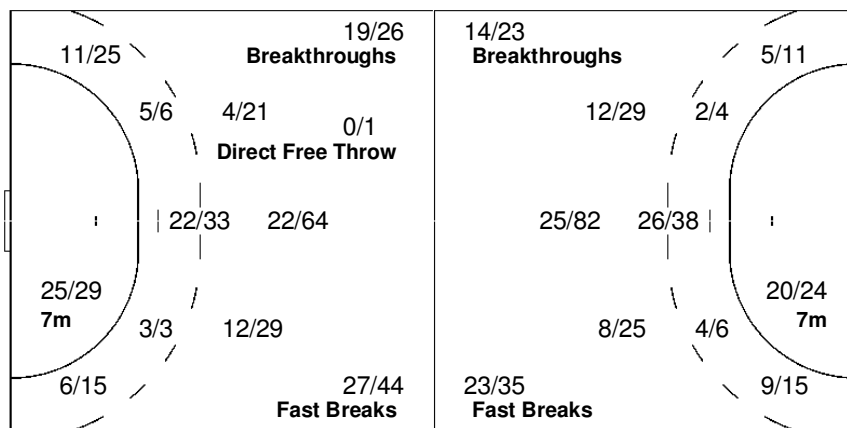

11 WANG R			13 WU Y			14 LIU X			18 WU W			19 HUANG D			21 SHI X			23 YAN M		
					0/1	1/2	0/2	2/3	0/2			1/1	1/1					1/2		
0/1		1/1	0/2		1/2	3/3	0/2	3/4	0/1	1/4	2/4	1/1		2/2	0/1			1/2	0/1	
			1/1	1/2		5/5	2/2	6/7	3/4	1/1	0/1	1/1	1/1	1/1				2/2		
1-Post			1-Post			1-Missed 3-Post 6-Blocked			1-Missed 1-Post 3-Blocked			2-Post 1-Blocked			4-Missed 2-Post 1-Blocked					

Team

Offence

Defence

Goalkeepers

Goals / Shots

Saves / Shots

12/19	10/14	18/24
13/28	3/21	18/32
38/40	19/28	25/31

15-Missed 20-Post 22-Blocked

5/17	8/18	3/24
12/27	19/20	6/20
6/36	6/23	6/34

1 LIU G		
1/9	4/12	2/20
6/16	14/15	1/9
3/14	2/11	0/10

12 HUANG H		
4/8	4/6	1/4
6/11	5/5	5/11
3/22	4/12	6/24

Legend:		
G/S Goals / Shots	% Efficiency	6m 6-metre Shots
S/S Saves / Shots	Wing Wing Shots	7m 7-metre Shots
AS Assists	TF Technical Faults	BT Breakthroughs
YC Yellow Cards	RC Red Cards	BS Blocked Shots
PR Preliminary Round	QF Quarterfinal	PL Placement
2Mir 2 Minute Suspensions	DSQ Disqualified	GM Gold Medal Match
		EX Exclusions
		TP Time Played
		MP Matches Played
		BM Bronze Medal Match